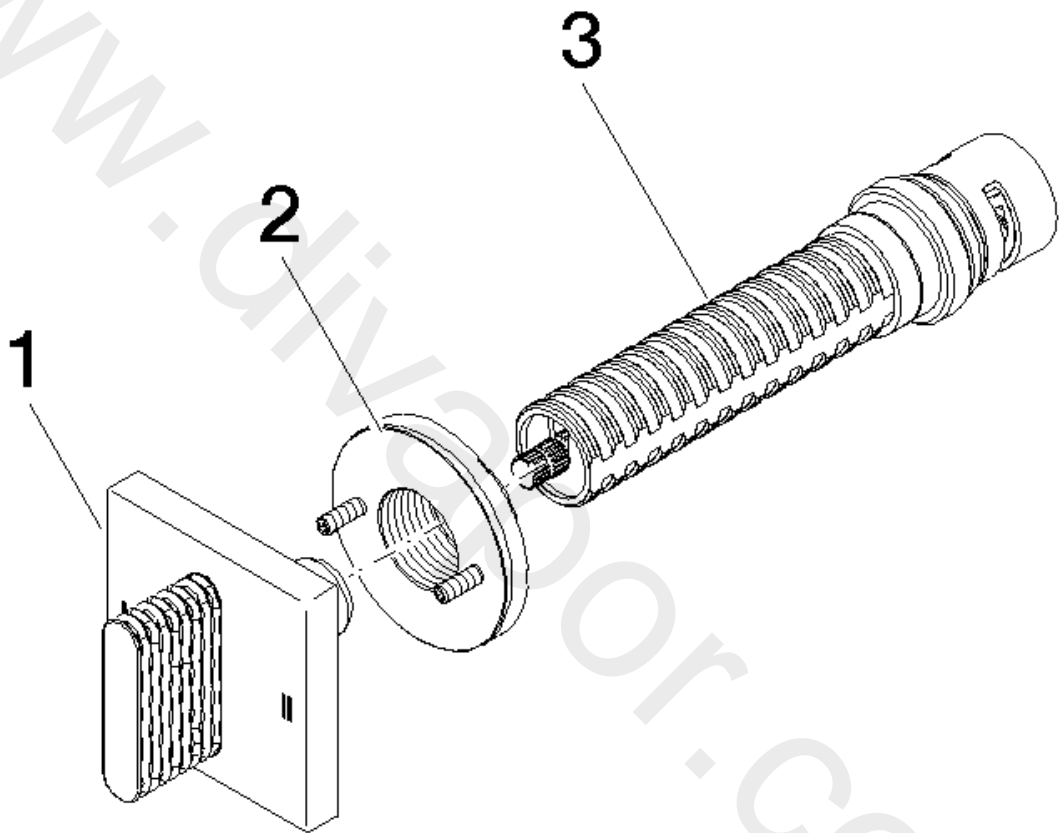

Shower - CL.1

Concealed two-way diverter

Article number: 36 202 705-06

Spare parts list

Position	Quantity used	Item Number	Spare part	Delivery time
1	1	90 20 70 053 08-06	handle	10
2	1	90 21 02 181 00 90	disc	2
3	1	90 90 03 304 10 90	diverter	2

Shower - CL.1

Concealed two-way diverter

Article number: 36 202 705-06

www.divapor.com