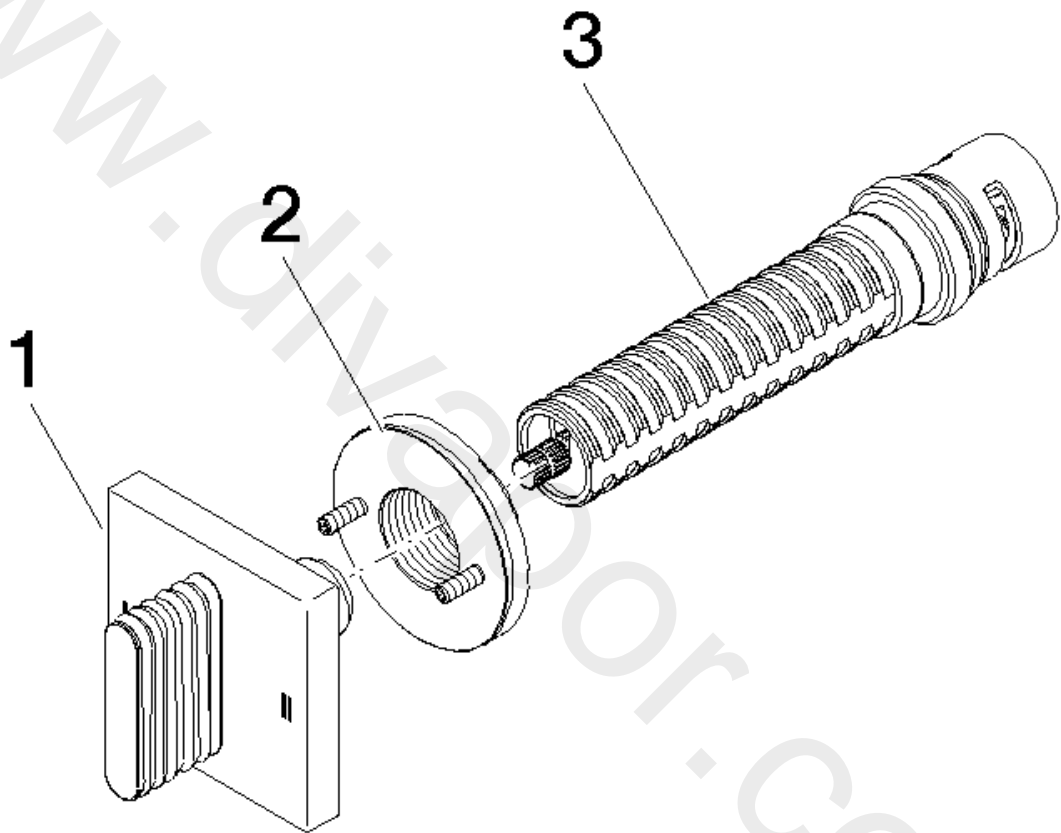

Shower - CL.1
 Concealed two-way diverter
 Article number: 36 201 705-99

Spare parts list

Position	Quantity used	Item Number	Spare part	Delivery time
1	1	90 20 70 055 08-99	handle	30
2	1	90 21 02 181 00 90	disc	2
3	1	90 90 03 304 10 90	diverter	2

Shower - CL.1

Concealed two-way diverter

Article number: 36 201 705-99

www.divapor.com