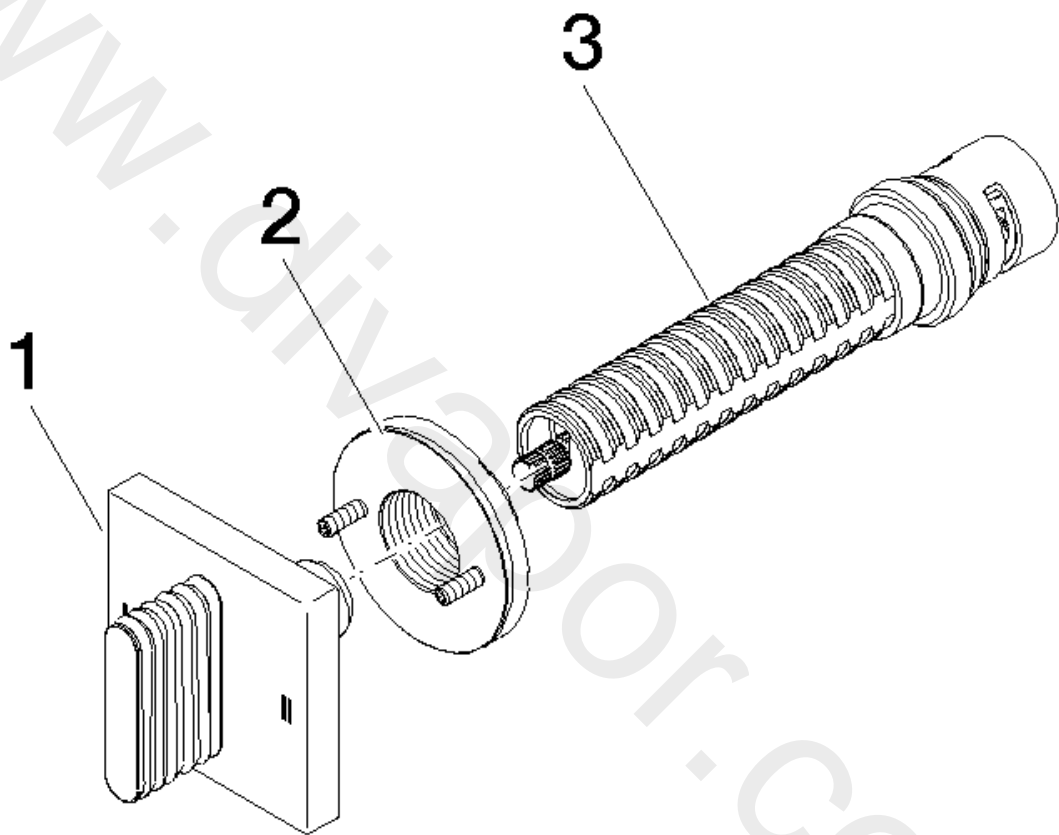

Shower - CL.1
 Concealed two-way diverter
 Article number: 36 201 705-06

Spare parts list

Position	Quantity used	Item Number	Spare part	Delivery time
1	1	90 20 70 055 08-06	handle	10
2	1	90 21 02 181 00 90	disc	2
3	1	90 90 03 304 10 90	diverter	2

Shower - CL.1

Concealed two-way diverter

Article number: 36 201 705-06

www.divapor.com