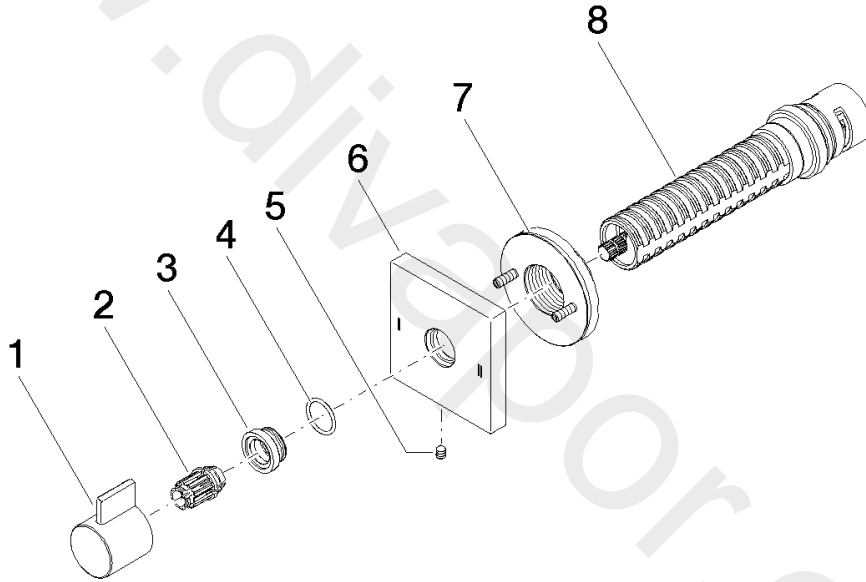

Shower - IMO
Concealed two-way diverter
Article number: 36 200 985-99

Shower - IMO

Concealed two-way diverter

Article number: 36 200 985-99

Spare parts list

Position	Quantity used	Item Number	Spare part	Delivery time
1	1	09 20 98 002-99	handle	30
2	1	09 12 12 005 90	fixing cap	2
3	1	09 12 12 043-99	base	30
4	1	09 14 10 017 90	seal	2
5	1	09 31 11 294 90	pin	2
6	1	09 27 98 037-99	rosette	60
7	1	90 21 02 181 00 90	disc	2
8	1	90 90 03 304 10 90	diverter	2