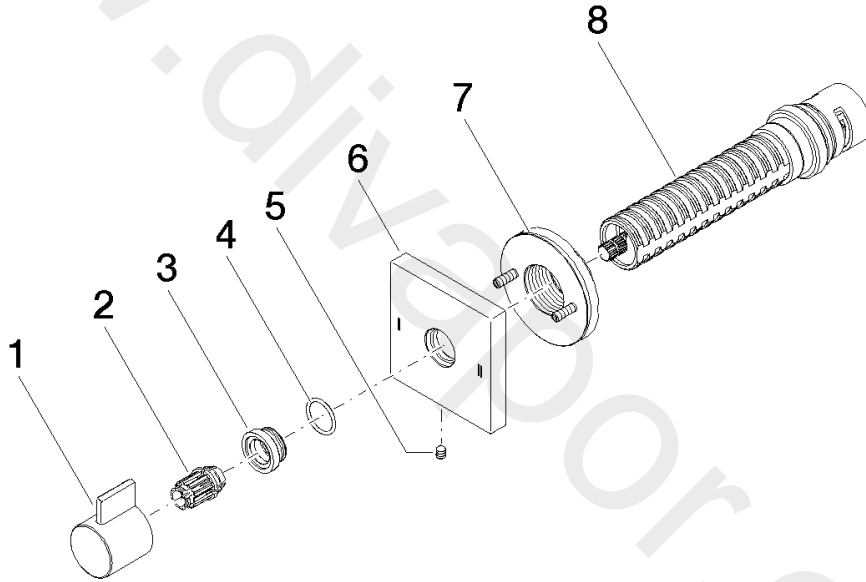

Shower - IMO
Concealed two-way diverter
Article number: 36 200 985-06

Shower - IMO

Concealed two-way diverter

Article number: 36 200 985-06

Spare parts list

Position	Quantity used	Item Number	Spare part	Delivery time
1	1	09 20 98 002-06	handle	10
2	1	09 12 12 005 90	fixing cap	2
3	1	09 12 12 043-06	base	10
4	1	09 14 10 017 90	seal	2
5	1	09 31 11 294 90	pin	2
6	1	09 27 98 037-06	rosette	60
7	1	90 21 02 181 00 90	disc	2
8	1	90 90 03 304 10 90	diverter	2