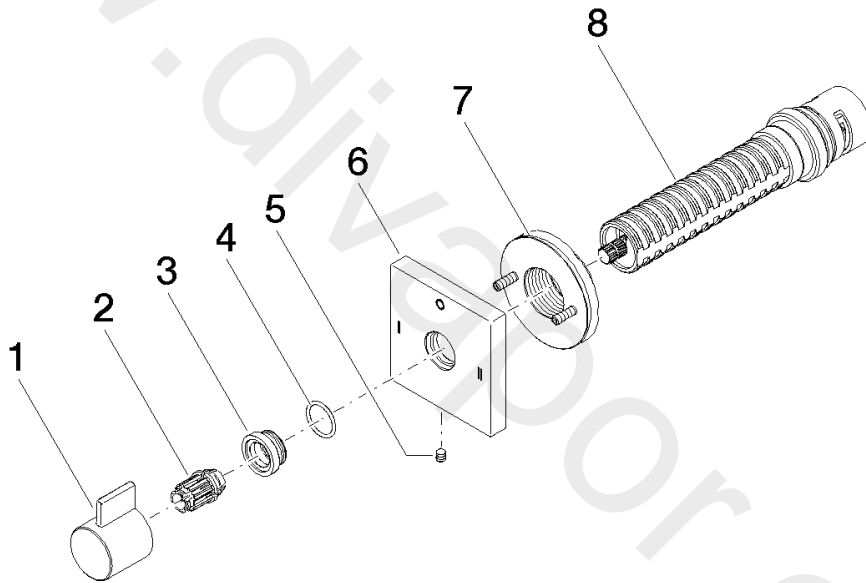

Bathtub - IMO

Wall mounted two-way diverter - Chrome

Article number: 36 200 985-00 0010

Date of manufacture from 4/1/2022

Bathtub - IMO

Wall mounted two-way diverter - Chrome

Article number: 36 200 985-00 0010

## Spare parts list

Position	Number of units	Item Number	Spare part	Lead time
1	1	09 20 98 002-00	handle	10
2	1	09 12 12 005 90	fixing cap	2
3	1	09 12 12 043-00	base	10
4	1	09 14 10 017 90	seal	2
5	1	09 31 11 294 90	pin	2
6	1	09 27 98 039-00	rosette	60
7	1	90 21 02 181 00 90	disc	2
8	1	90 90 03 306 10 90	diverter	2