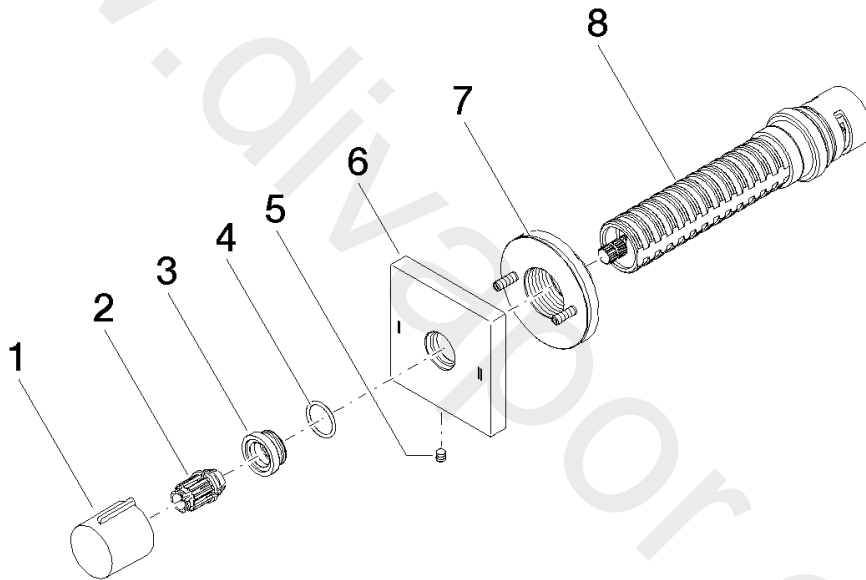

Shower - IMO  
Concealed two-way diverter  
Article number: 36 200 980-99

Shower - IMO

Concealed two-way diverter

Article number: 36 200 980-99

## Spare parts list

Position	Quantity used	Item Number	Spare part	Delivery time
1	1	09 20 98 001-99	handle	30
2	1	09 12 12 005 90	fixing cap	2
3	1	09 12 12 043-99	base	30
4	1	09 14 10 017 90	seal	2
5	1	09 31 11 294 90	pin	2
6	1	09 27 98 037-99	rosette	60
7	1	90 21 02 181 00 90	disc	2
8	1	90 90 03 304 10 90	diverter	2