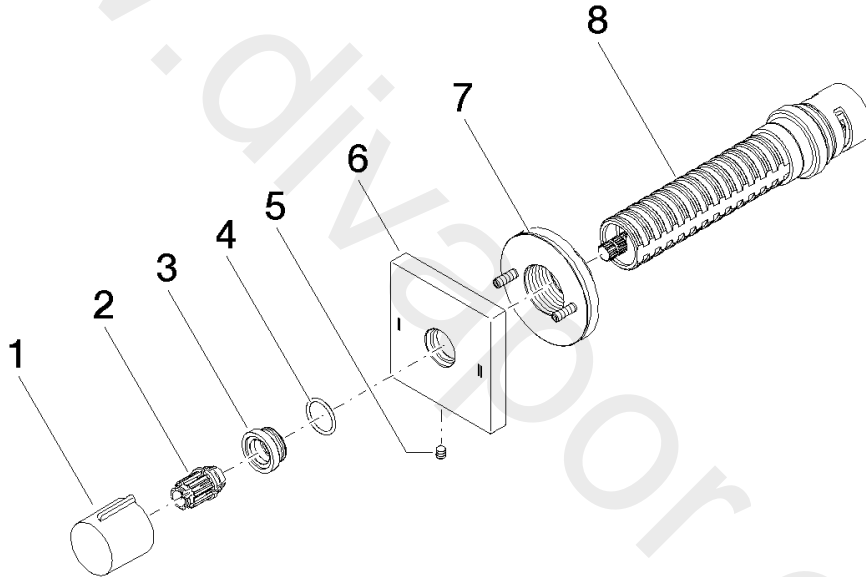

Shower - IMO
Concealed two-way diverter
Article number: 36 200 980-06

Shower - IMO

Concealed two-way diverter

Article number: 36 200 980-06

Spare parts list

Position	Quantity used	Item Number	Spare part	Delivery time
1	1	09 20 98 001-06	handle	10
2	1	09 12 12 005 90	fixing cap	2
3	1	09 12 12 043-06	base	10
4	1	09 14 10 017 90	seal	2
5	1	09 31 11 294 90	pin	2
6	1	09 27 98 037-06	rosette	60
7	1	90 21 02 181 00 90	disc	2
8	1	90 90 03 304 10 90	diverter	2