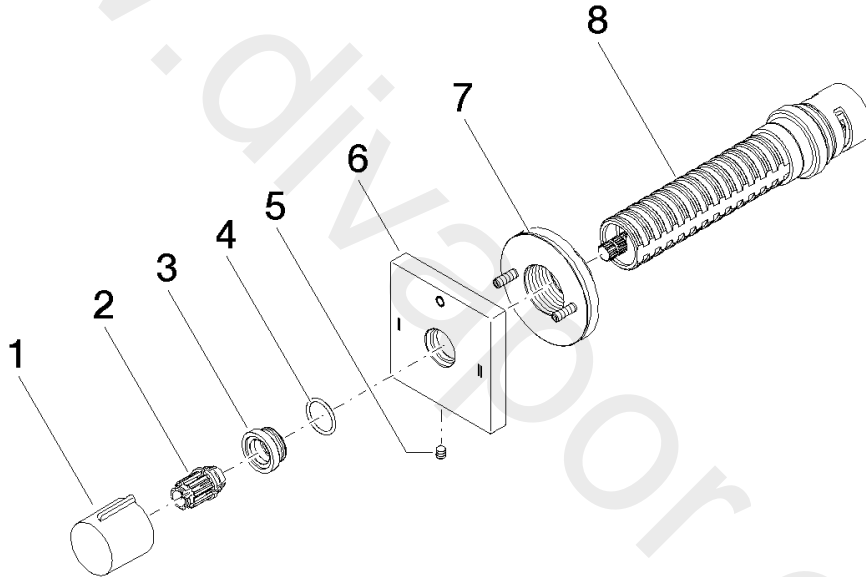

Bathtub - IMO
Wall mounted two-way diverter - Chrome
Article number: 36 200 980-00 0010
Date of manufacture from 4/1/2022

Bathtub - IMO

Wall mounted two-way diverter - Chrome

Article number: 36 200 980-00 0010

Date of manufacture from 4/1/2022

Spare parts list

Position	Number of units	Item Number	Spare part	Lead time
1	1	09 20 98 001-00	handle	10
2	1	09 12 12 005 90	fixing cap	2
3	1	09 12 12 043-00	base	10
4	1	09 14 10 017 90	seal	2
5	1	09 31 11 294 90	pin	2
6	1	09 27 98 039-00	rosette	60
7	1	90 21 02 181 00 90	disc	2
8	1	90 90 03 306 10 90	diverter	2