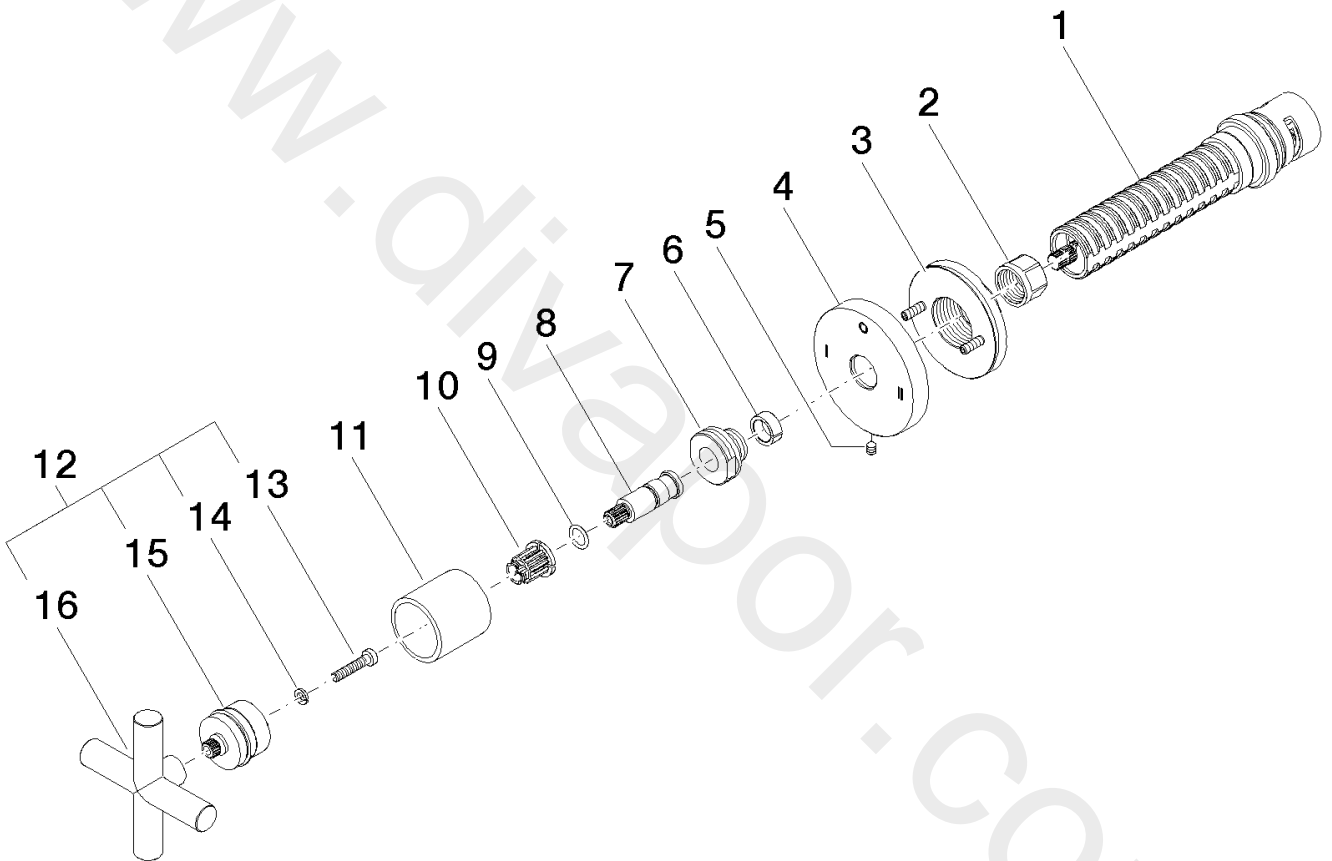

Bathtub - TARA

Wall mounted two-way diverter - Chrome

Article number: 36 200 892-00 0010

Date of manufacture from 4/1/2022

Bathtub - TARA

Wall mounted two-way diverter - Chrome

Article number: 36 200 892-00 0010

## Spare parts list

Position	Number of units	Item Number	Spare part	Lead time
1	1	90 90 03 306 10 90	diverter	2
2	1	09 23 30 023 90	nut	2
3	1	90 21 02 181 00 90	disc	2
4	1	09 27 89 120-00	rosette	60
5	1	09 31 11 294 90	pin	2
6	1	09 14 15 020 90	ring	2
7	1	09 24 05 002 90	nipple	2
8	1	09 29 06 022 90	spindle	2
9	1	09 14 10 060 90	seal	2
10	1	90 12 12 002 00 90	fixing cap	2
11	1	09 21 02 144-00	sleeve	10
12	1	04 20 89 010 10-00	handle	10
13	1	09 30 30 075 90	screw	2
14	1	09 30 11 029 90	disc	2
15	1	90 12 12 219 00-00	base	10
16	1	09 20 89 010-00	handle	10