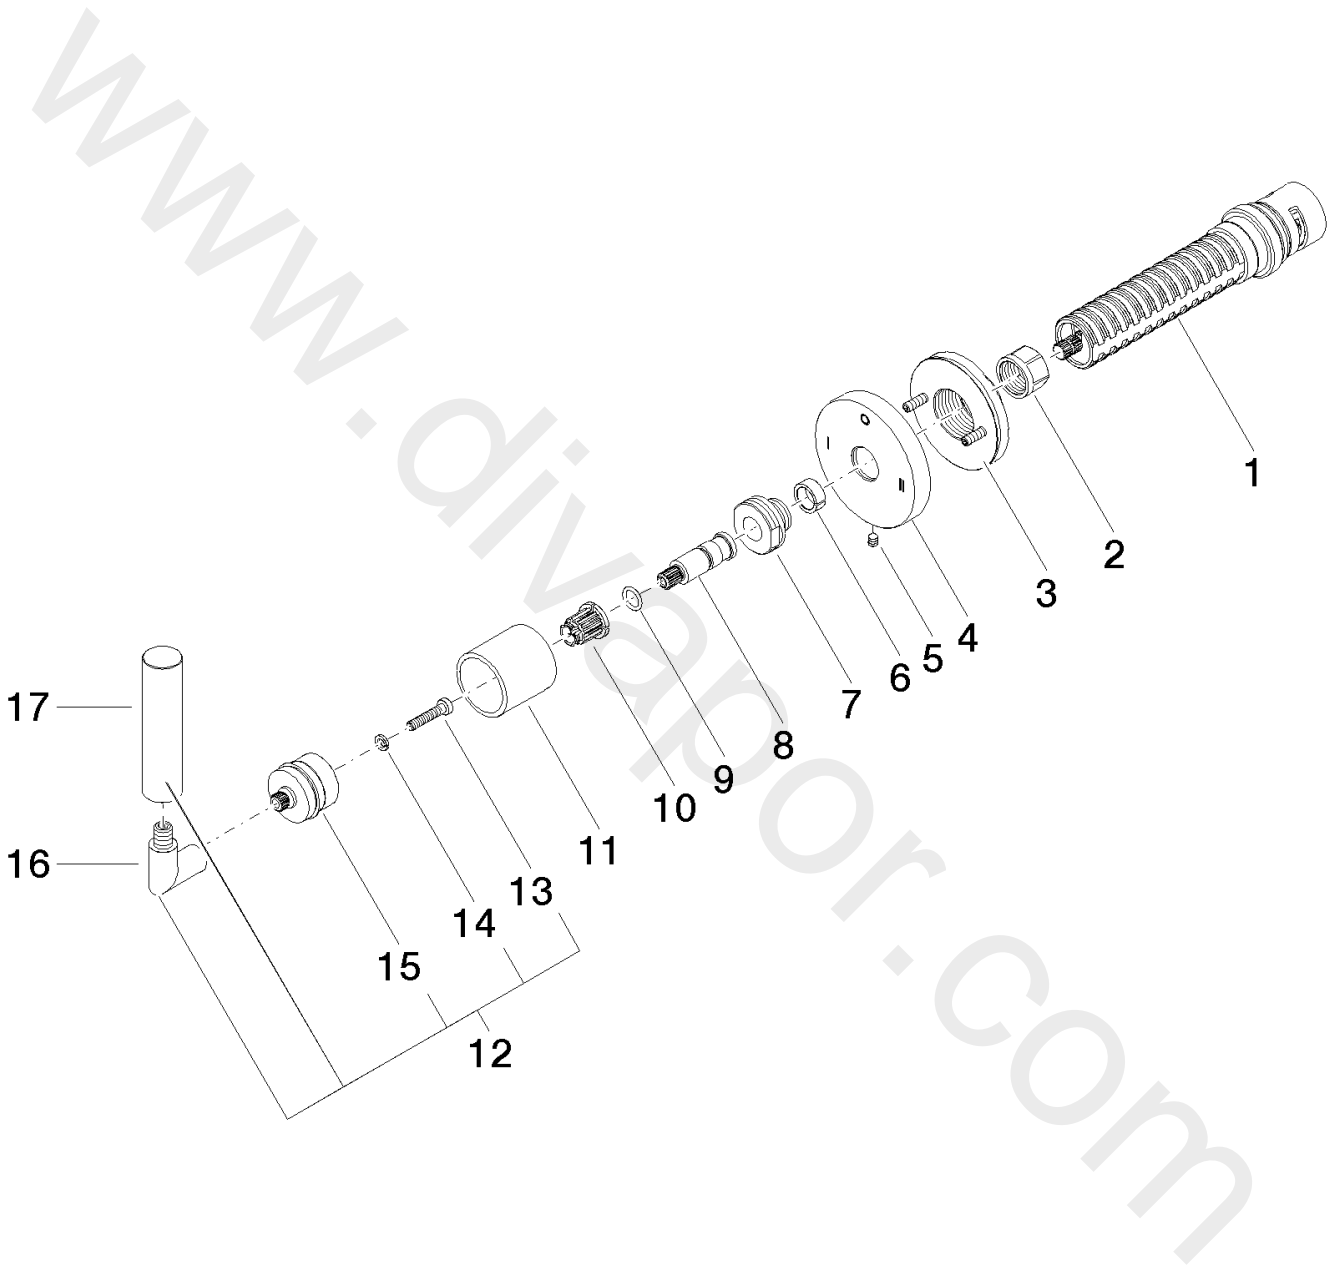

Bathtub - TARA

Wall mounted two-way diverter - Chrome

Article number: 36 200 882-00 0010

Date of manufacture from 4/1/2022

Bathtub - TARA

Wall mounted two-way diverter - Chrome

Article number: 36 200 882-00 0010

Date of manufacture from 4/1/2022

Spare parts list

Position	Number of units	Item Number	Spare part	Lead time
1	1	90 90 03 306 10 90	diverter	2
2	1	09 23 30 023 90	nut	2
3	1	90 21 02 181 00 90	disc	2
4	1	09 27 89 120-00	rosette	60
5	1	09 31 11 294 90	pin	2
6	1	09 14 15 020 90	ring	2
7	1	09 24 05 002 90	nipple	2
8	1	09 29 06 022 90	spindle	2
9	1	09 14 10 060 90	seal	2
10	1	90 12 12 002 00 90	fixing cap	2
11	1	09 21 02 144-00	sleeve	10
12	1	04 20 88 052 10-00	handle	10
13	1	09 30 30 075 90	screw	2
14	1	09 30 11 029 90	disc	2
15	1	90 12 12 219 00-00	base	10
16	1	04 18 20 022 00-00	angle	10
17	1	09 20 88 052-00	handle	10