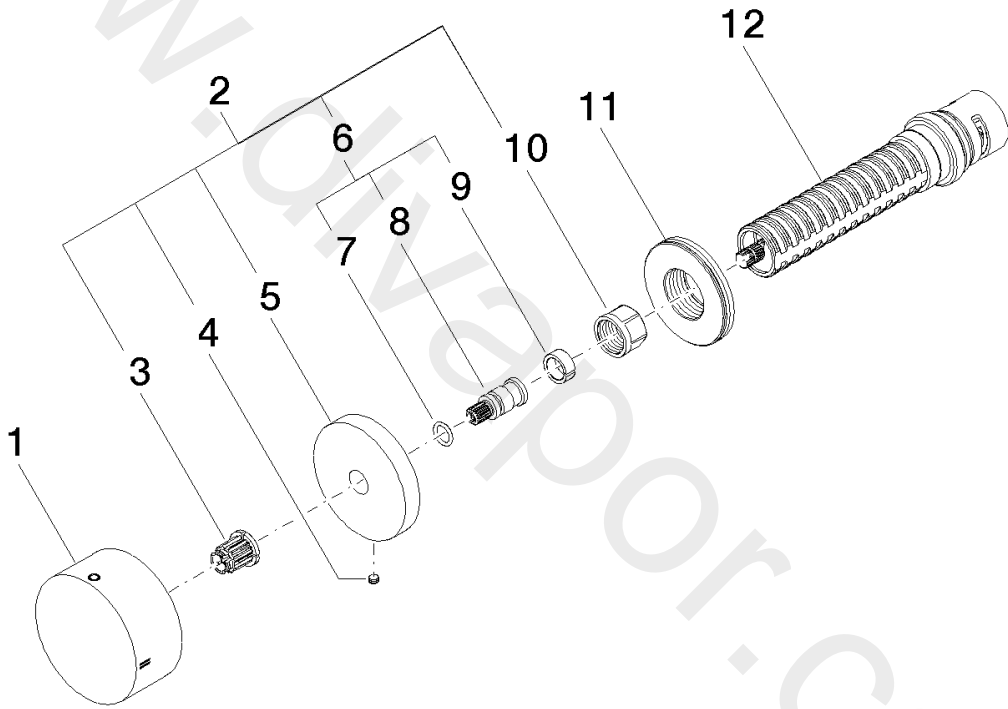

Bathtub - CYO  
Wall mounted two-way diverter - Chrome  
Article number: 36 200 740-00 0010  
Date of manufacture from 4/1/2022

Bathtub - CYO

Wall mounted two-way diverter - Chrome

Article number: 36 200 740-00 0010

## Spare parts list

Position	Number of units	Item Number	Spare part	Lead time
1	1	09 20 74 042-00	handle	60
2	1	04 27 74 004 00-00	rosette	10
3	1	90 12 12 002 00 90	fixing cap	2
4	1	09 31 11 055 90	pin	2
5	1	09 27 74 004-00	rosette	10
6	1	04 29 06 020 00-00	spindle	10
7	1	09 14 10 060 90	seal	2
8	1	09 29 06 020-00	spindle	10
9	1	09 14 15 020 90	ring	2
10	1	09 23 30 023 90	nut	2
11	1	09 30 01 107 90	sleeve	2
12	1	90 90 03 306 10 90	diverter	2