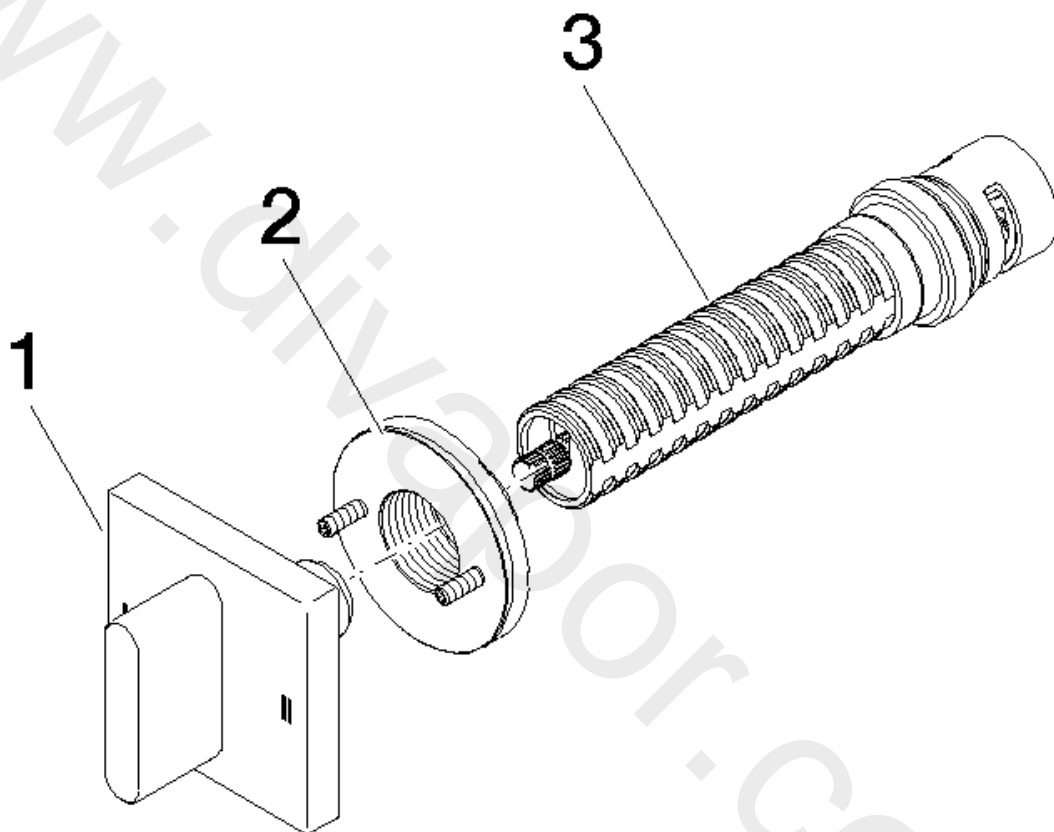

Shower - CL.1  
 Concealed two-way diverter  
 Article number: 36 200 705-06

**Spare parts list**

Position	Quantity used	Item Number	Spare part	Delivery time
1	1	90 20 70 051 08-06	handle	10
2	1	90 21 02 181 00 90	disc	2
3	1	90 90 03 304 10 90	diverter	2

Shower - CL.1

Concealed two-way diverter

Article number: 36 200 705-06

[www.divapor.com](http://www.divapor.com)