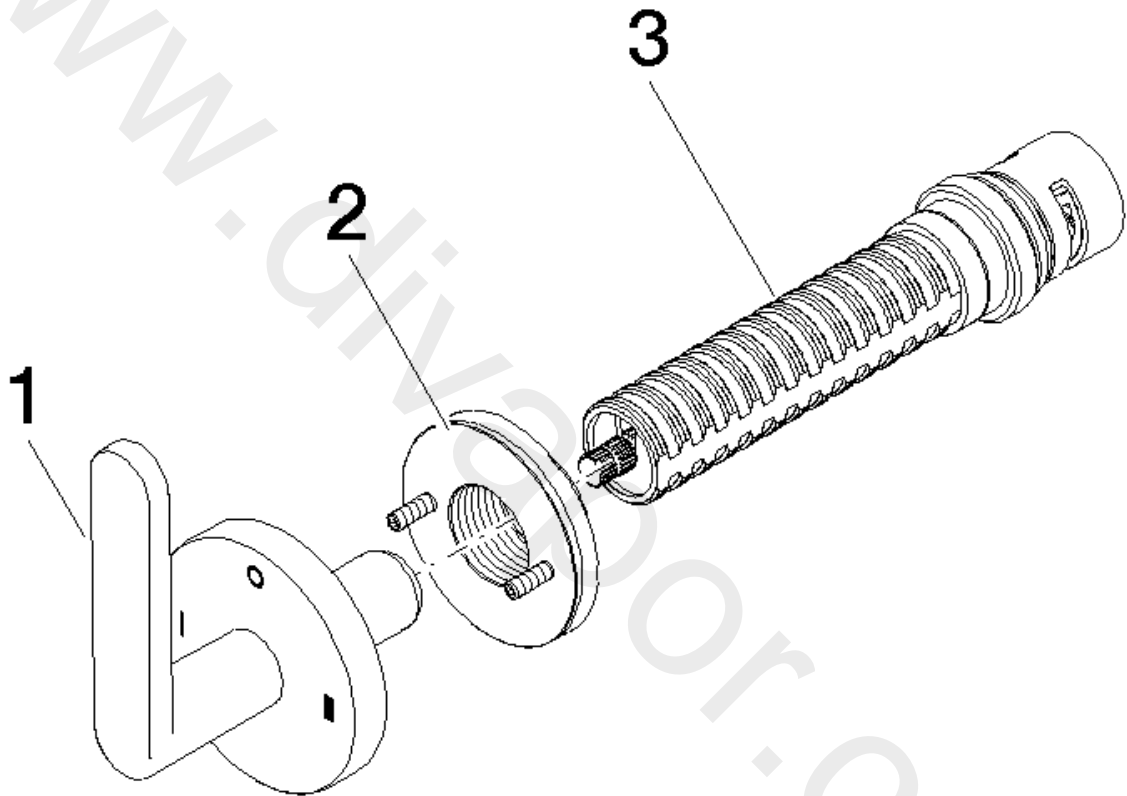

Bathtub - META

Wall mounted two-way diverter - Chrome

Article number: 36 200 661-00 0010

Date of manufacture from 4/1/2022

Spare parts list

Position	Number of units	Item Number	Spare part	Lead time
1	1	90 20 66 014 01-00	handle	10
2	1	90 21 02 181 00 90	disc	2
3	1	90 90 03 306 10 90	diverter	2

Bathtub - META

Wall mounted two-way diverter - Chrome

Article number: 36 200 661-00 0010

Date of manufacture from 4/1/2022

www.divapor.com