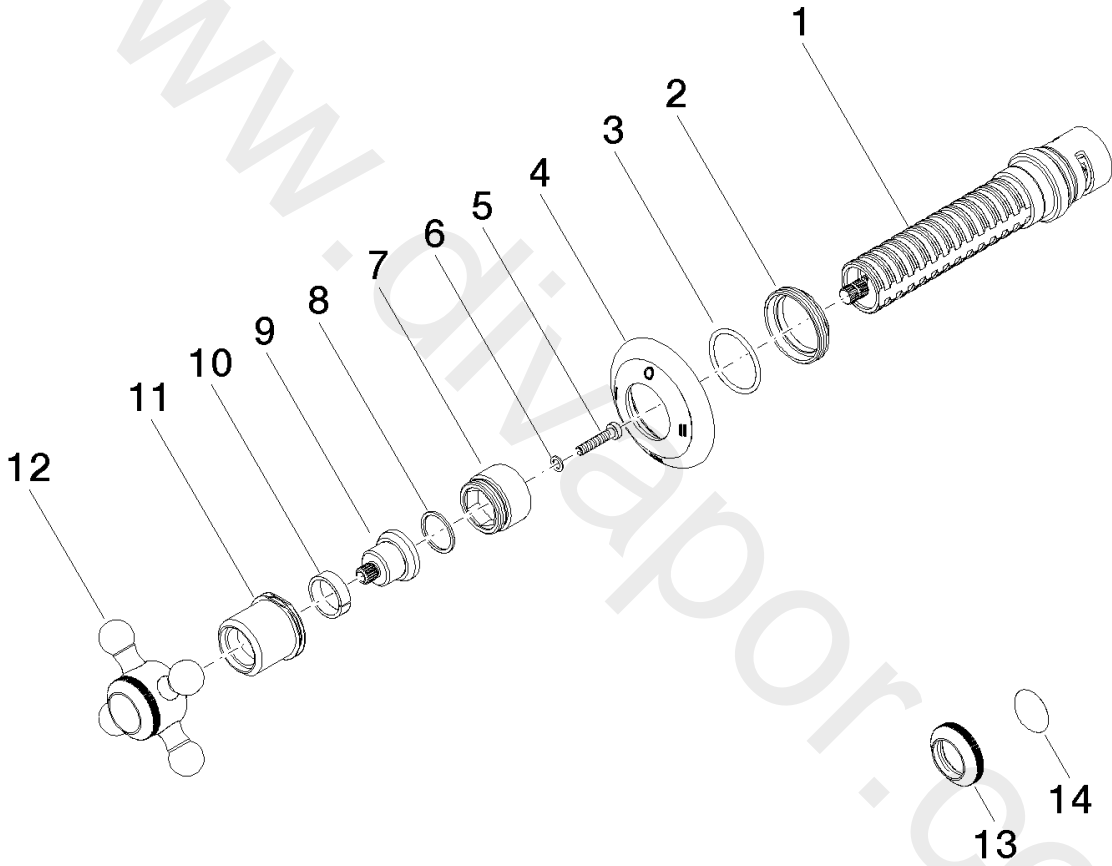

Bathtub - MADISON

Wall mounted two-way diverter - Chrome

Article number: 36 200 361-00 0010

Date of manufacture from 4/1/2022

Bathtub - MADISON

Wall mounted two-way diverter - Chrome

Article number: 36 200 361-00 0010

Date of manufacture from 4/1/2022

Spare parts list

Position	Number of units	Item Number	Spare part	Lead time
1	1	90 90 03 306 10 90	diverter	2
2	1	09 23 10 125-00	nut	10
3	1	09 14 10 063 90	seal	2
4	1	09 27 36 103-00	rosette	60
5	1	09 30 30 075 90	screw	2
6	1	09 30 11 194 90	disc	2
7	1	09 18 30 007-00	sleeve	10
8	1	09 28 10 030 90	ring	2
9	1	09 12 12 064-00	base	10
10	1	09 14 15 021 90	ring	2
11	1	09 21 02 161-00	cover	10
12	1	04 20 36 100 02-00	handle	10
13	1	09 20 36 005-00	handle	10
14	1	09 26 01 016 90	accessories	2