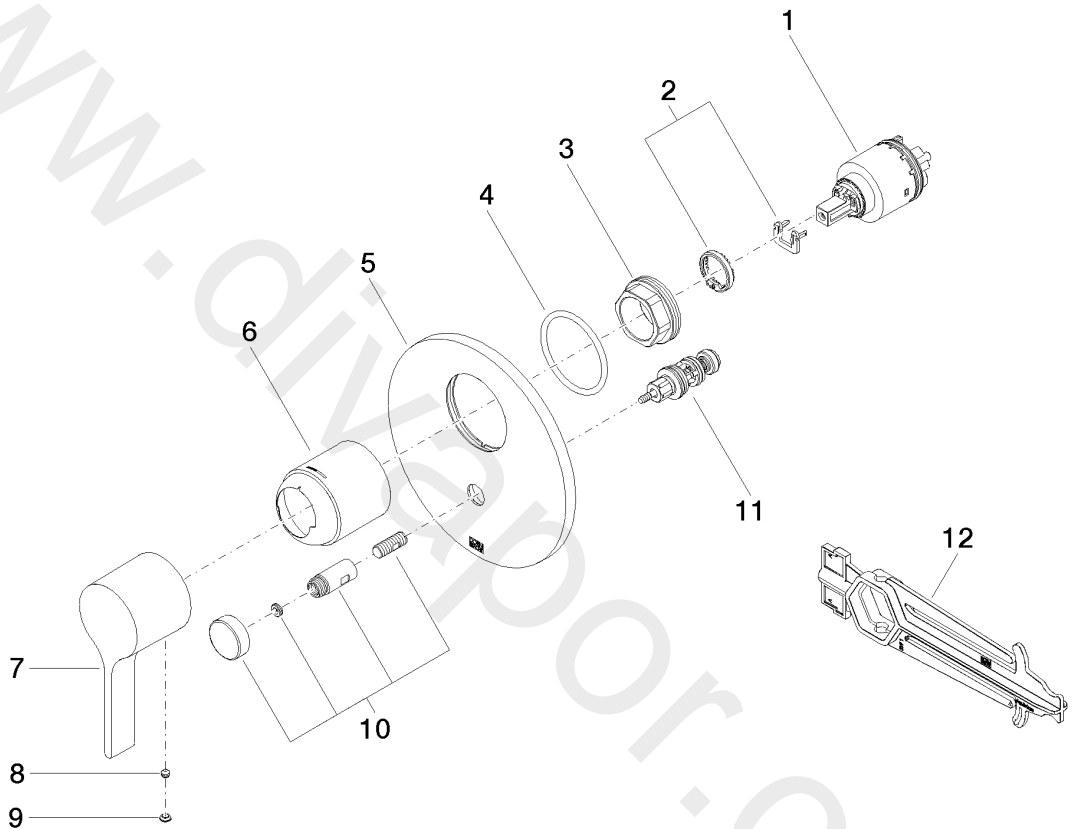

Shower - VAIA
Concealed single-lever mixer with diverter
Article number: 36 120 809-06

Shower - VAIA
Concealed single-lever mixer with diverter
Article number: 36 120 809-06

Spare parts list

Position	Quantity used	Item Number	Spare part	Delivery time
1	1	90 15 05 038 00 90	cartridge	60
2	1	04 28 10 149 00 90	accessories	2
3	1	09 24 04 448 90	nut	2
4	1	09 14 10 084 90	seal	2
5	1	09 11 02 261-06	plate	10
6	1	09 11 02 260-06	sleeve	10
7	1	09 20 80 023-06	handle	10
8	1	09 31 11 063 90	pin	2
9	1	90 31 20 087 00-06	plug	10
10	1	90 31 09 139 00-06	pull-rod	10
11	1	90 21 34 081 00 90	diverter	2
12	1	09 30 09 064 90	key	2