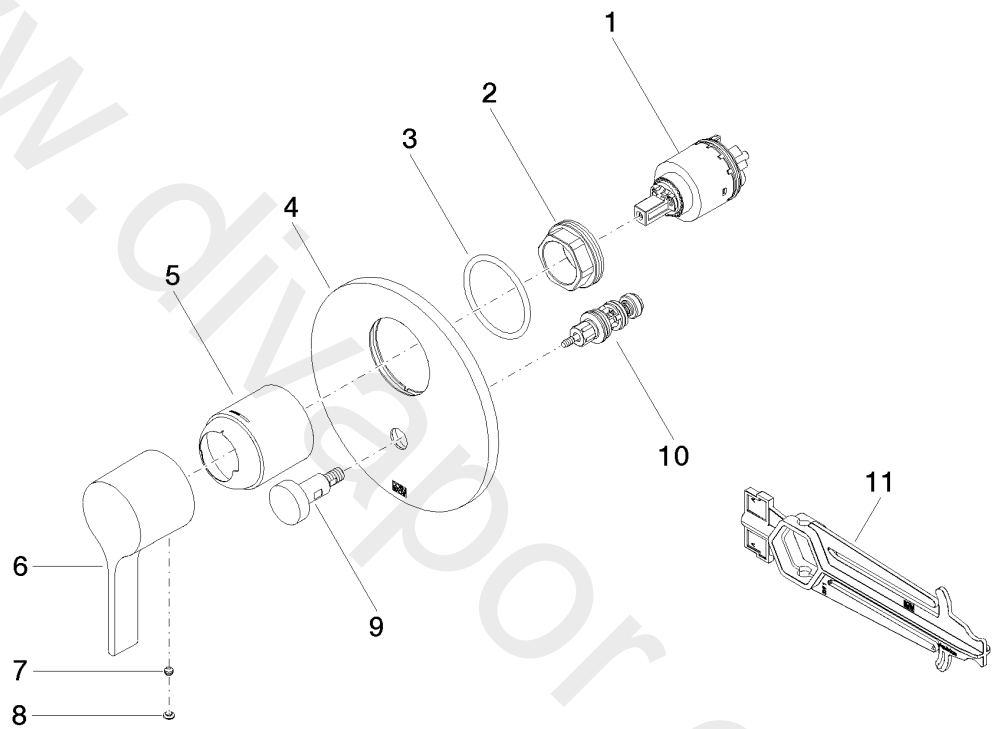

Shower - VAIA
Concealed single-lever mixer with diverter
Article number: 36 120 809-06

Shower - VAIA
Concealed single-lever mixer with diverter
Article number: 36 120 809-06

Spare parts list

Position	Quantity used	Item Number	Spare part	Delivery time
1	1	90 15 05 039 00 90	cartridge	2
2	1	09 24 04 448 90	nut	2
3	1	09 14 10 084 90	seal	2
4	1	09 11 02 261-06	plate	10
5	1	09 11 02 260-06	sleeve	10
6	1	09 20 80 023-06	handle	10
7	1	09 31 11 063 90	pin	2
8	1	90 31 20 087 00-06	plug	10
9	1	90 31 09 139 00-06	pull-rod	10
10	1	90 21 34 081 00 90	diverter	2
11	1	09 30 09 064 90	key	2