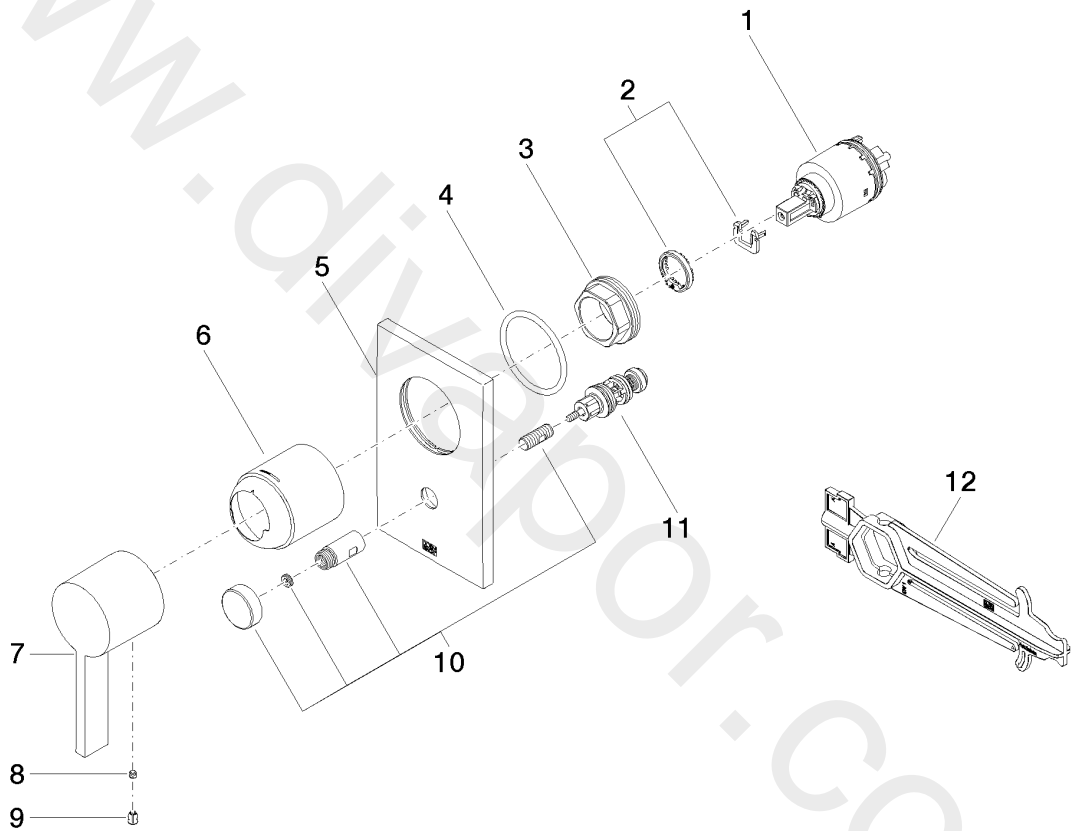

Shower - IMO
Concealed single-lever mixer with diverter
Article number: 36 120 670-08

Shower - IMO

Concealed single-lever mixer with diverter

Article number: 36 120 670-08

Spare parts list

Position	Quantity used	Item Number	Spare part	Delivery time
1	1	90 15 05 038 00 90	cartridge	60
2	1	04 28 10 149 00 90	accessories	2
3	1	09 24 04 448 90	nut	2
4	1	09 14 10 084 90	seal	2
5	1	09 11 02 258-08	plate	20
6	1	09 11 02 260-08	sleeve	20
7	1	09 20 67 007-08	handle	20
8	1	09 31 11 099 90	pin	2
9	1	09 31 20 017 90	plug	2
10	1	90 31 09 139 00-08	pull-rod	20
11	1	90 21 34 081 00 90	diverter	2
12	1	09 30 09 064 90	key	2