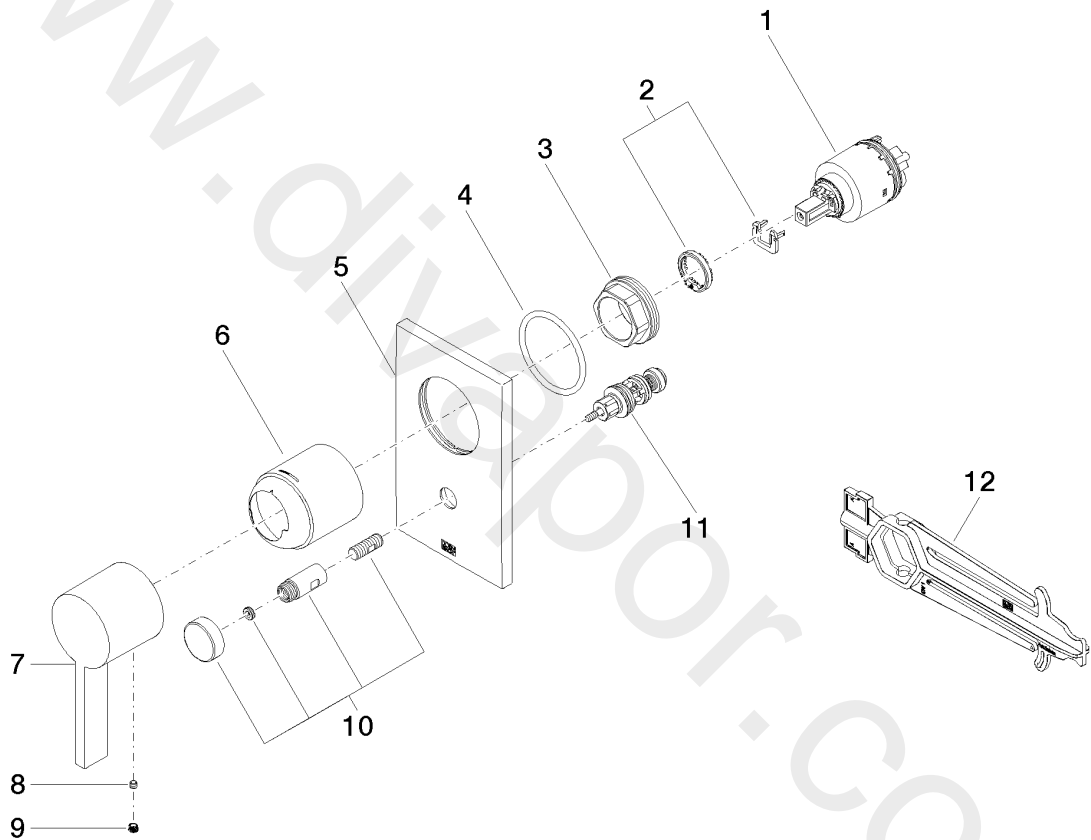

Shower - IMO  
Concealed single-lever mixer with diverter  
Article number: 36 120 670-08

## Shower - IMO

Concealed single-lever mixer with diverter

Article number: 36 120 670-08

### Spare parts list

Position	Quantity used	Item Number	Spare part	Delivery time
1	1	90 15 05 038 00 90	cartridge	60
2	1	04 28 10 149 00 90	accessories	2
3	1	09 24 04 448 90	nut	2
4	1	09 14 10 084 90	seal	2
5	1	09 11 02 258-08	plate	20
6	1	09 11 02 260-08	sleeve	20
7	1	09 20 67 007-08	handle	20
8	1	09 31 11 099 90	pin	2
9	1	09 31 20 109 90	plug	2
10	1	90 31 09 139 00-08	pull-rod	20
11	1	90 21 34 081 00 90	diverter	2
12	1	09 30 09 064 90	key	2