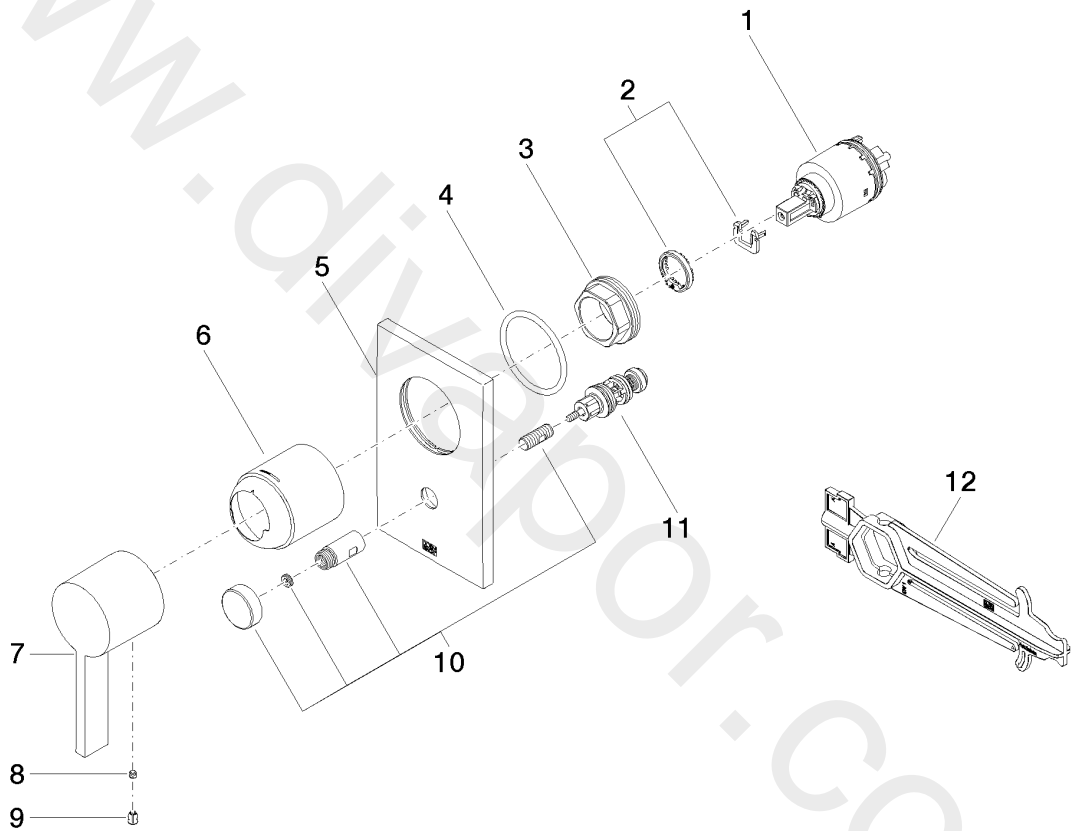

Shower - IMO
Concealed single-lever mixer with diverter
Article number: 36 120 670-06

Shower - IMO
Concealed single-lever mixer with diverter
Article number: 36 120 670-06

Spare parts list

Position	Quantity used	Item Number	Spare part	Delivery time
1	1	90 15 05 038 00 90	cartridge	60
2	1	04 28 10 149 00 90	accessories	2
3	1	09 24 04 448 90	nut	2
4	1	09 14 10 084 90	seal	2
5	1	09 11 02 258-06	plate	10
6	1	09 11 02 260-06	sleeve	10
7	1	09 20 67 007-06	handle	10
8	1	09 31 11 099 90	pin	2
9	1	09 31 20 017 90	plug	2
10	1	90 31 09 139 00-06	pull-rod	10
11	1	90 21 34 081 00 90	diverter	2
12	1	09 30 09 064 90	key	2