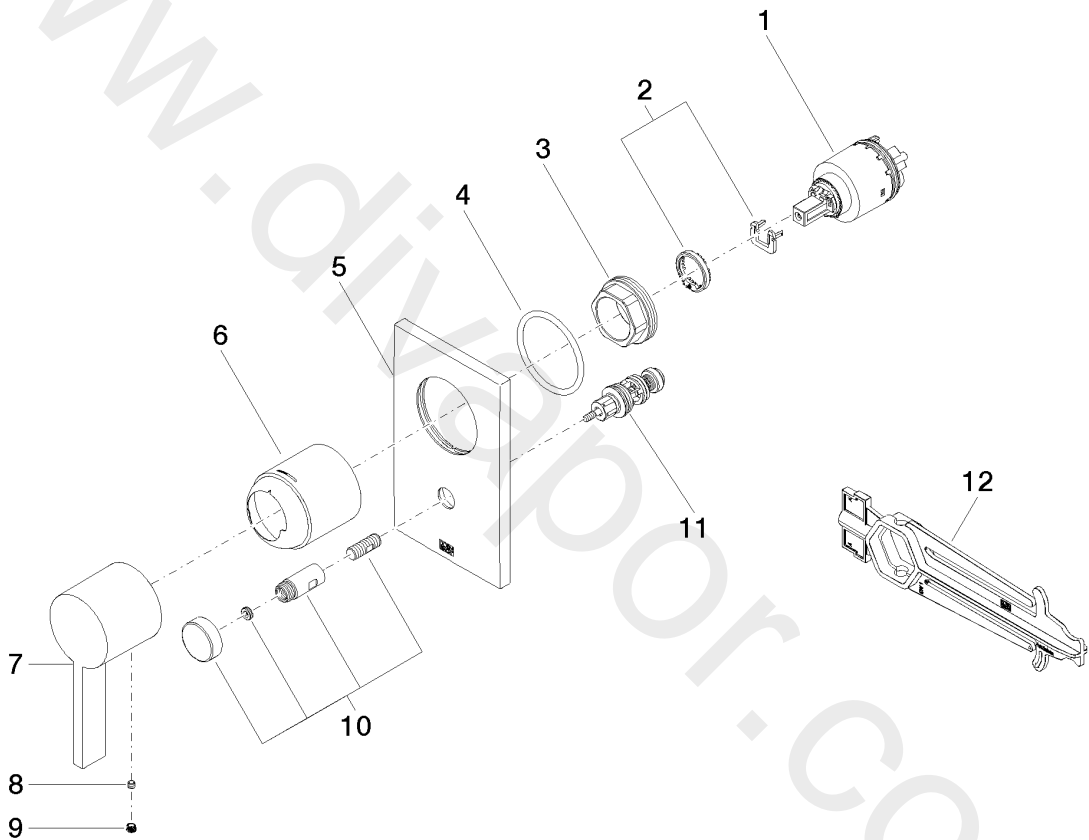

Shower - IMO  
Concealed single-lever mixer with diverter  
Article number: 36 120 670-06

## Shower - IMO

Concealed single-lever mixer with diverter

Article number: 36 120 670-06

### Spare parts list

Position	Quantity used	Item Number	Spare part	Delivery time
1	1	90 15 05 038 00 90	cartridge	60
2	1	04 28 10 149 00 90	accessories	2
3	1	09 24 04 448 90	nut	2
4	1	09 14 10 084 90	seal	2
5	1	09 11 02 258-06	plate	10
6	1	09 11 02 260-06	sleeve	10
7	1	09 20 67 007-06	handle	10
8	1	09 31 11 099 90	pin	2
9	1	09 31 20 109 90	plug	2
10	1	90 31 09 139 00-06	pull-rod	10
11	1	90 21 34 081 00 90	diverter	2
12	1	09 30 09 064 90	key	2