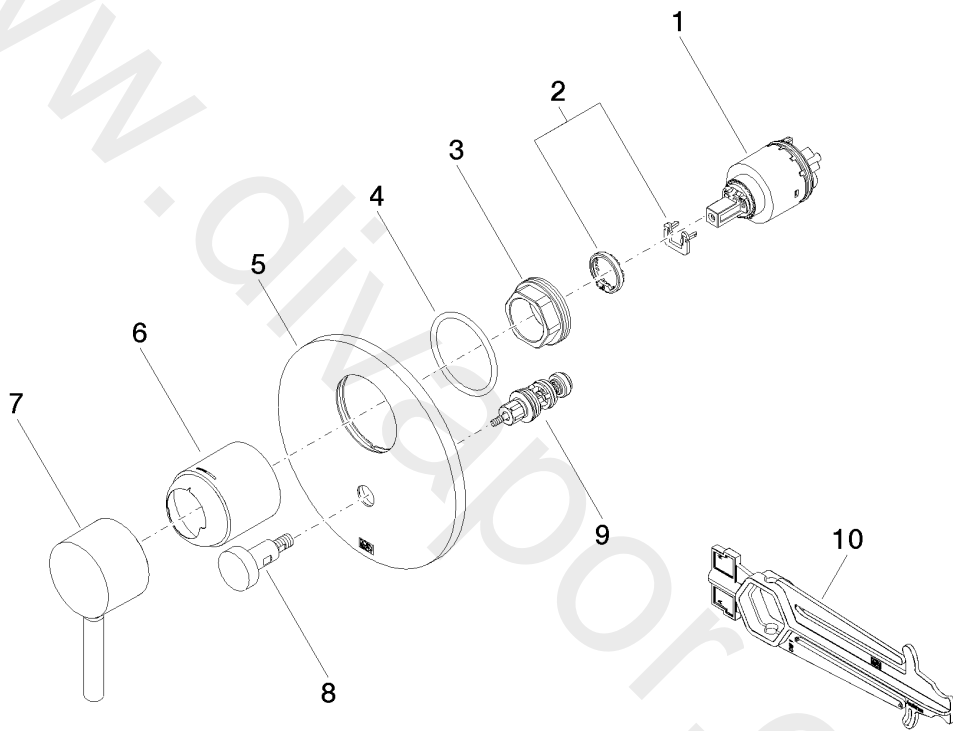

Shower - TARA  
Concealed single-lever mixer with diverter  
Article number: 36 120 660-33

Shower - TARA  
Concealed single-lever mixer with diverter  
Article number: 36 120 660-33

## Spare parts list

Position	Quantity used	Item Number	Spare part	Delivery time
1	1	90 15 05 038 00 90	cartridge	60
2	1	04 28 10 149 00 90	accessories	2
3	1	09 24 04 448 90	nut	2
4	1	09 14 10 084 90	seal	2
5	1	09 11 02 261-33	plate	30
6	1	09 11 02 260-33	sleeve	30
7	1	90 20 66 004 00-33	handle	30
8	1	90 31 09 139 00-33	pull-rod	30
9	1	90 21 34 081 00 90	diverter	2
10	1	09 30 09 064 90	key	2