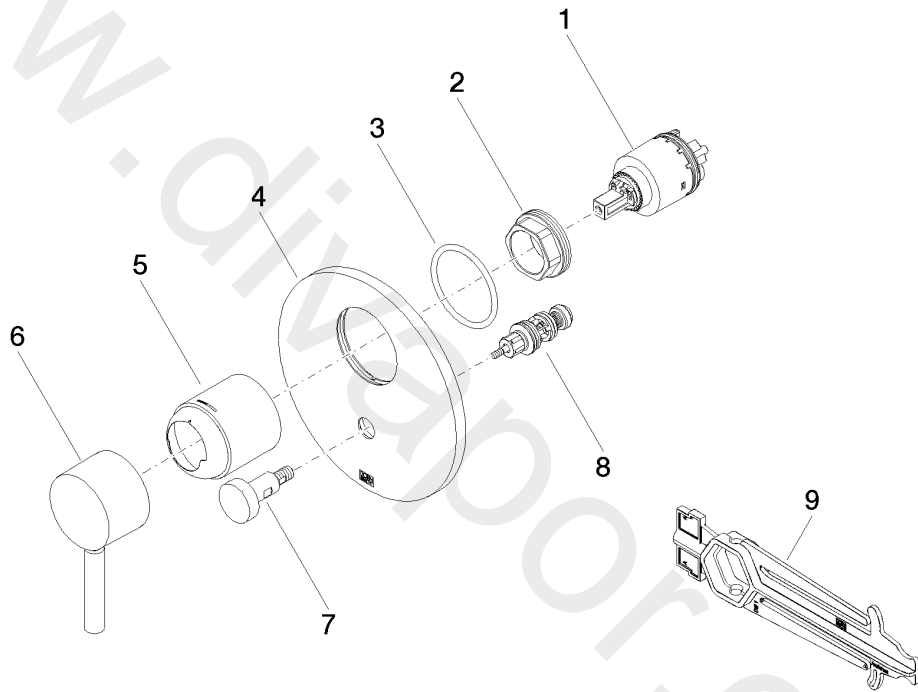

Shower - TARA  
Concealed single-lever mixer with diverter  
Article number: 36 120 660-33

Shower - TARA  
Concealed single-lever mixer with diverter  
Article number: 36 120 660-33

## Spare parts list

Position	Quantity used	Item Number	Spare part	Delivery time
1	1	90 15 05 039 00 90	cartridge	2
2	1	09 24 04 448 90	nut	2
3	1	09 14 10 084 90	seal	2
4	1	09 11 02 261-33	plate	30
5	1	09 11 02 260-33	sleeve	30
6	1	90 20 66 004 00-33	handle	30
7	1	90 31 09 139 00-33	pull-rod	30
8	1	90 21 34 081 00 90	diverter	2
9	1	09 30 09 064 90	key	2