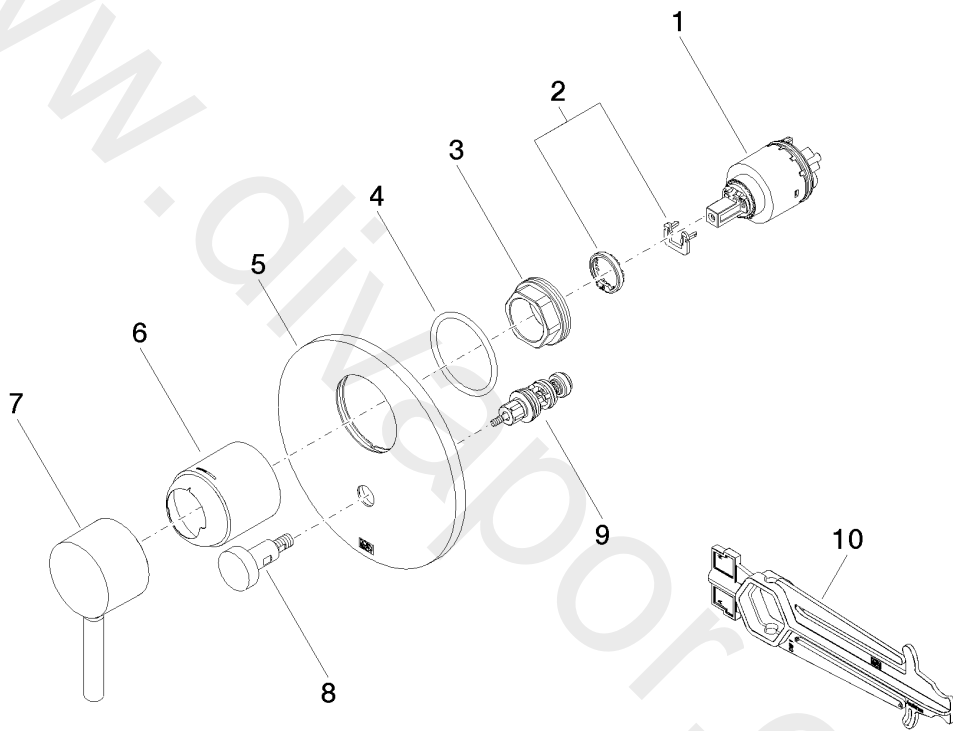

Shower - TARA
Concealed single-lever mixer with diverter
Article number: 36 120 660-06

Shower - TARA
Concealed single-lever mixer with diverter
Article number: 36 120 660-06

Spare parts list

Position	Quantity used	Item Number	Spare part	Delivery time
1	1	90 15 05 038 00 90	cartridge	60
2	1	04 28 10 149 00 90	accessories	2
3	1	09 24 04 448 90	nut	2
4	1	09 14 10 084 90	seal	2
5	1	09 11 02 261-06	plate	10
6	1	09 11 02 260-06	sleeve	10
7	1	90 20 66 004 00-06	handle	10
8	1	90 31 09 139 00-06	pull-rod	10
9	1	90 21 34 081 00 90	diverter	2
10	1	09 30 09 064 90	key	2