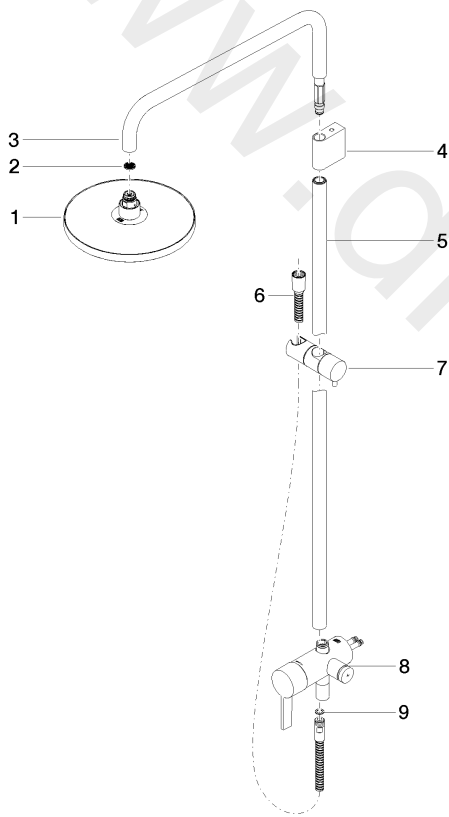

Shower - IMO

Showerpipe with single-lever shower mixer without hand shower

Article number: 36 112 970-33

## Shower - IMO

Showerpipe with single-lever shower mixer without hand shower

Article number: 36 112 970-33

### Spare parts list

Position	Quantity used	Item Number	Spare part	Delivery time
1	1	04 12 05 092 00-33	shower	30
2	1	09 23 01 039 90	sieve	2
3	1	90 28 22 348 00-33	pipe	30
4	1	90 17 11 149 00-33	holder	30
5	1	04 28 22 349 00-33	pipe	60
6	1	28 322 970-33	Metal shower hose 1/2" x 3/8" x 1750 mm	2
7	1	12 570 970-33	Slide unit	30
8	1	90 17 01 251 00-33	connection	30
9	1	09 14 20 026 90	seal	2