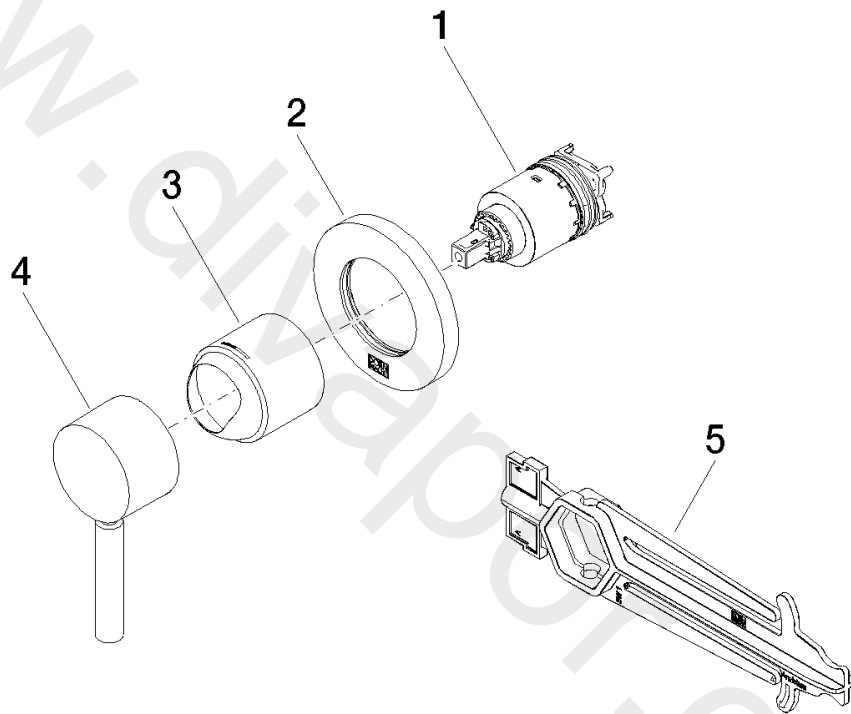

Shower - TARA
Concealed single-lever mixer with cover plate
Article number: 36 060 660-99

Shower - TARA
Concealed single-lever mixer with cover plate
Article number: 36 060 660-99

Spare parts list

Position	Quantity used	Item Number	Spare part	Delivery time
1	1	90 15 05 064 01 90	cartridge	2
2	1	90 27 66 009 00-99	rosette	30
3	1	09 11 02 292-99	cover	30
4	1	90 20 66 006 00-99	handle	30
5	1	09 30 09 064 90	key	2