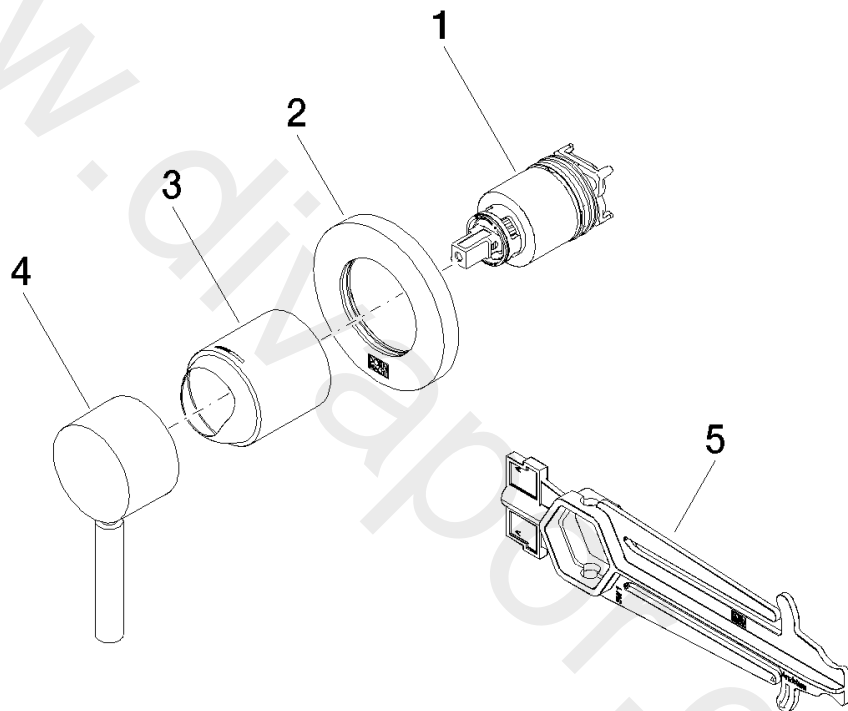

Shower - TARA

Concealed single-lever mixer with cover plate

Article number: 36 060 660-99

Shower - TARA
Concealed single-lever mixer with cover plate
Article number: 36 060 660-99

Spare parts list

Position	Quantity used	Item Number	Spare part	Delivery time
1	1	90 15 05 064 01 90	cartridge	2
2	1	90 27 66 009 00-99	rosette	30
3	1	09 11 02 293-99	cover	60
4	1	90 20 66 006 00-99	handle	30
5	1	09 30 09 064 90	key	2