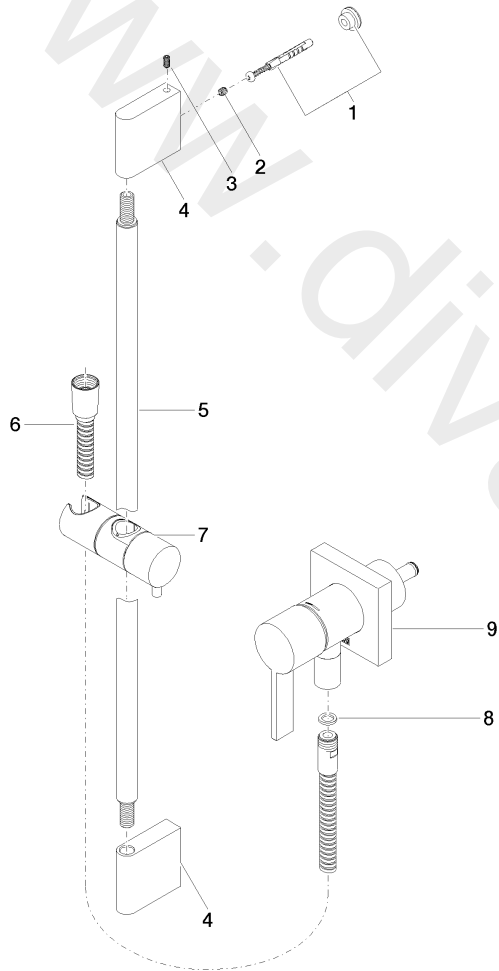

Shower - IMO

Concealed single-lever mixer with integrated shower connection with shower set without hand

Article number: 36 013 970-06

Shower - IMO

Concealed single-lever mixer with integrated shower connection with shower set without hand

Article number: 36 013 970-06

Spare parts list

Position	Quantity used	Item Number	Spare part	Delivery time
1	1	05 17 20 726 02 90	fixing set	2
2	2	09 31 11 049 90	pin	2
3	2	04 31 11 113 00 90	pin	2
4	2	08 17 97 054-06	holder	10
5	1	90 28 22 597 00-06	holder	10
6	1	28 322 970-06	Metal shower hose 1/2" x 3/8" x 1750 mm	2
7	1	12 580 970-06	Slide unit	10
8	1	09 14 20 026 90	seal	2
9	1	36 045 970-06	Concealed single-lever mixer with cover plate with integrated shower connection	10