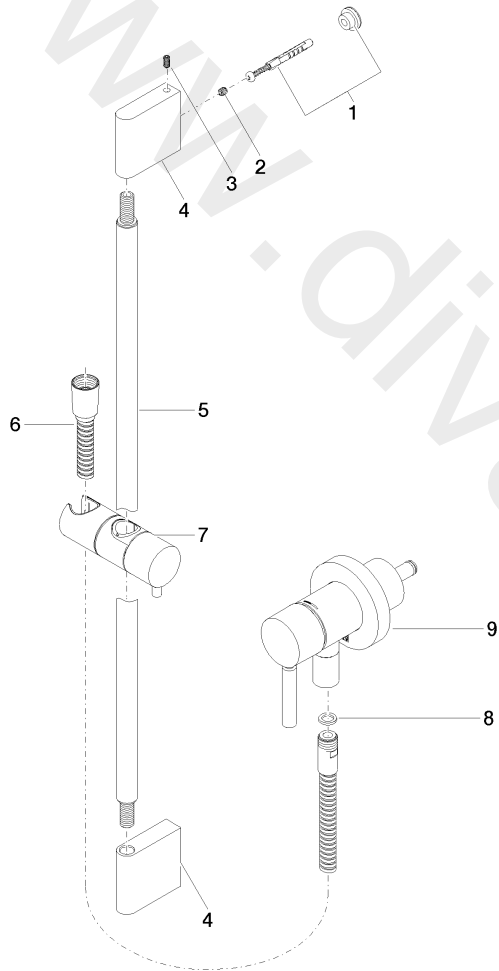

Shower - TARA

Concealed single-lever mixer with integrated shower connection with shower set without hand

Article number: 36 013 660-99

Shower - TARA

Concealed single-lever mixer with integrated shower connection with shower set without hand

Article number: 36 013 660-99

Spare parts list

Position	Quantity used	Item Number	Spare part	Delivery time
1	1	05 17 20 726 02 90	fixing set	2
2	2	09 31 11 049 90	pin	2
3	2	04 31 11 113 00 90	pin	2
4	2	08 17 97 054-99	holder	30
5	1	90 28 22 597 00-99	holder	30
6	1	28 322 970-99	Metal shower hose 1/2" x 3/8" x 1750 mm	2
7	1	12 580 970-99	Slide unit	30
8	1	09 14 20 026 90	seal	2
9	1	36 045 660-99	Concealed single-lever mixer with cover plate with integrated shower connection	30