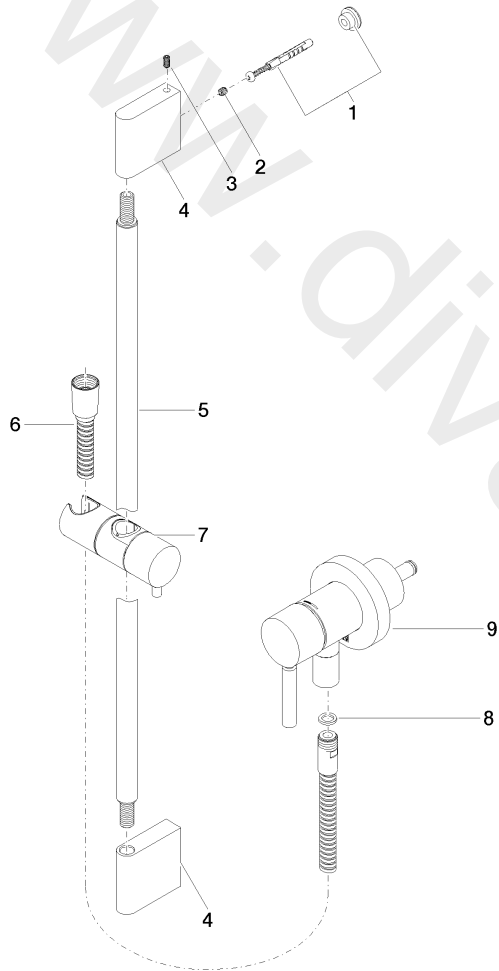

Shower - TARA

Concealed single-lever mixer with integrated shower connection with shower set without hand

Article number: 36 013 660-33

Shower - TARA

Concealed single-lever mixer with integrated shower connection with shower set without hand

Article number: 36 013 660-33

Spare parts list

Position	Quantity used	Item Number	Spare part	Delivery time
1	1	05 17 20 726 02 90	fixing set	2
2	2	09 31 11 049 90	pin	2
3	2	04 31 11 113 00 90	pin	2
4	2	08 17 97 054-33	holder	30
5	1	90 28 22 597 00-33	holder	30
6	1	28 322 970-33	Metal shower hose 1/2" x 3/8" x 1750 mm	2
7	1	12 580 970-33	Slide unit	10
8	1	09 14 20 026 90	seal	2
9	1	36 045 660-33	Concealed single-lever mixer with cover plate with integrated shower connection	10