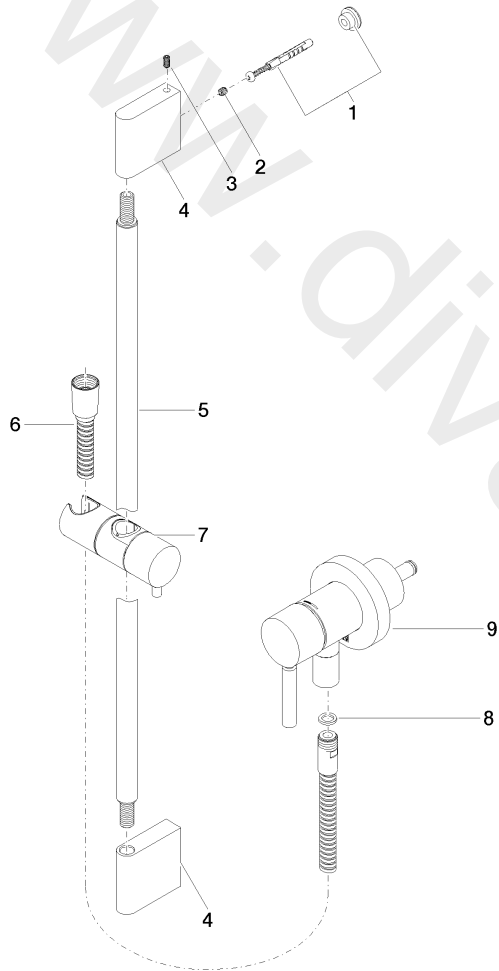

Shower - TARA

Concealed single-lever mixer with integrated shower connection with shower set without hand

Article number: 36 013 660-10

## Shower - TARA

Concealed single-lever mixer with integrated shower connection with shower set without hand

Article number: 36 013 660-10

### Spare parts list

Position	Quantity used	Item Number	Spare part	Delivery time
1	1	05 17 20 726 02 90	fixing set	2
2	2	09 31 11 049 90	pin	2
3	2	04 31 11 113 00 90	pin	2
4	2	08 17 97 054-10	holder	40
5	1	90 28 22 597 00-10	holder	-
6	1	28 322 970-10	Metal shower hose 1/2" x 3/8" x 1750 mm	40
7	1	12 580 970-10	Slide unit	10
8	1	09 14 20 026 90	seal	2
9	1	36 045 660-10	Concealed single-lever mixer with cover plate with integrated shower connection	40