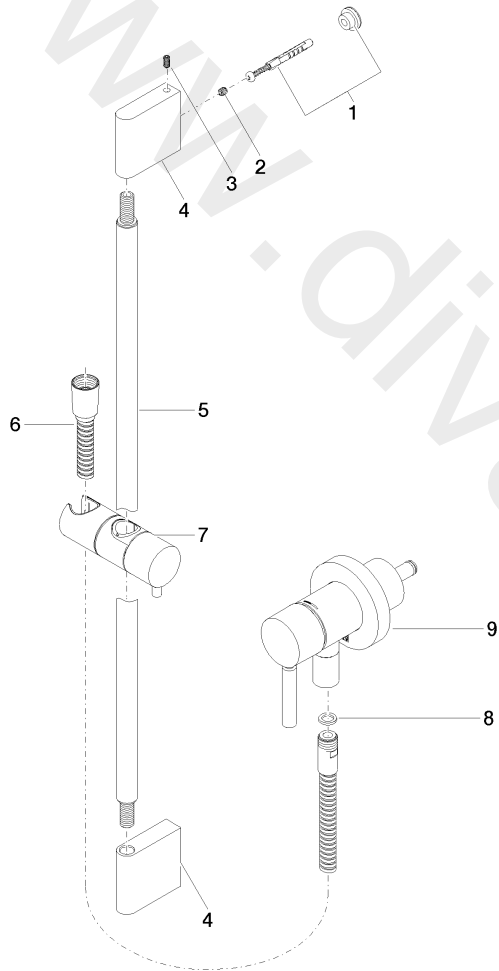

Shower - TARA

Concealed single-lever mixer with integrated shower connection with shower set without hand

Article number: 36 013 660-06

Shower - TARA

Concealed single-lever mixer with integrated shower connection with shower set without hand

Article number: 36 013 660-06

Spare parts list

Position	Quantity used	Item Number	Spare part	Delivery time
1	1	05 17 20 726 02 90	fixing set	2
2	2	09 31 11 049 90	pin	2
3	2	04 31 11 113 00 90	pin	2
4	2	08 17 97 054-06	holder	10
5	1	90 28 22 597 00-06	holder	10
6	1	28 322 970-06	Metal shower hose 1/2" x 3/8" x 1750 mm	2
7	1	12 580 970-06	Slide unit	10
8	1	09 14 20 026 90	seal	2
9	1	36 045 660-06	Concealed single-lever mixer with cover plate with integrated shower connection	10