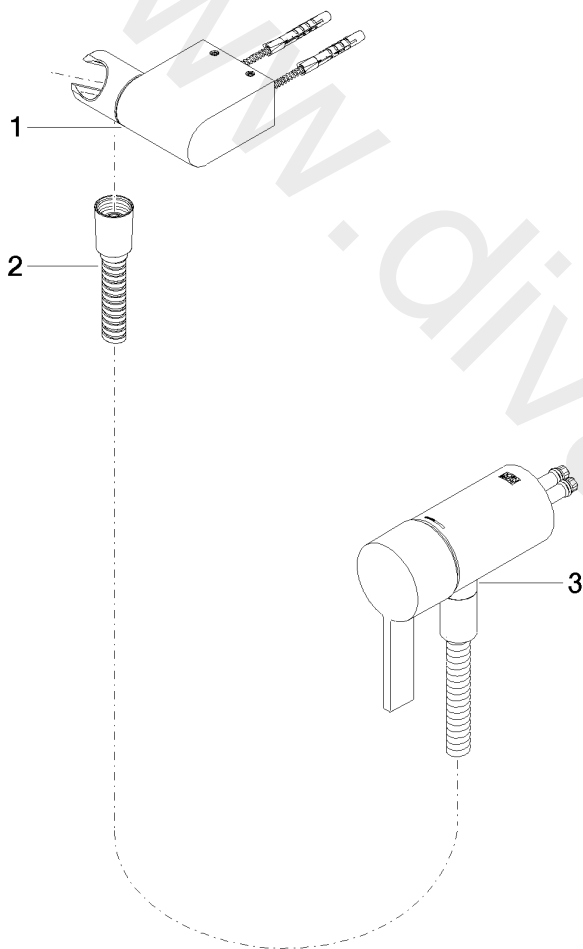

**Shower - IMO**

Concealed single-lever mixer with integrated shower connection with hand shower set without

Article number: 36 002 970-33

**Spare parts list**

Position	Quantity used	Item Number	Spare part	Delivery time
1	1	28 060 970-33	Wall bracket swivel	30
2	1	28 322 970-33	Metal shower hose 1/2" x 3/8" x 1750 mm	2
3	1	36 050 970-33	Concealed single-lever mixer with integrated shower connection	30

Shower - IMO

Concealed single-lever mixer with integrated shower connection with hand shower set without

Article number: 36 002 970-33

[www.divapor.com](http://www.divapor.com)