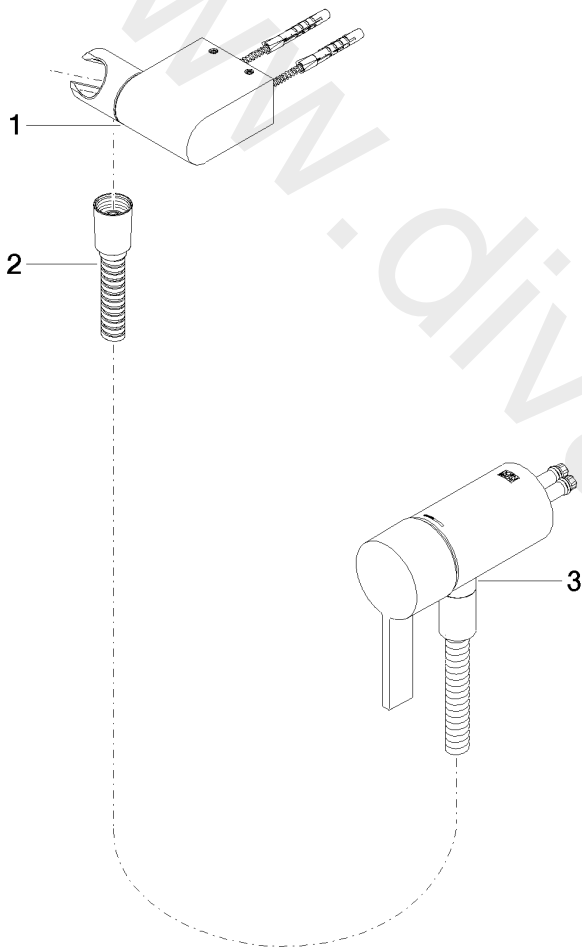

Shower - IMO

Concealed single-lever mixer with integrated shower connection with hand shower set without

Article number: 36 002 970-10

Spare parts list

Position	Quantity used	Item Number	Spare part	Delivery time
1	1	28 060 970-10	Wall bracket swivel	40
2	1	28 322 970-10	Metal shower hose 1/2" x 3/8" x 1750 mm	40
3	1	36 050 970-10	Concealed single-lever mixer with integrated shower connection	40

Shower - IMO

Concealed single-lever mixer with integrated shower connection with hand shower set without

Article number: 36 002 970-10

www.divapor.com