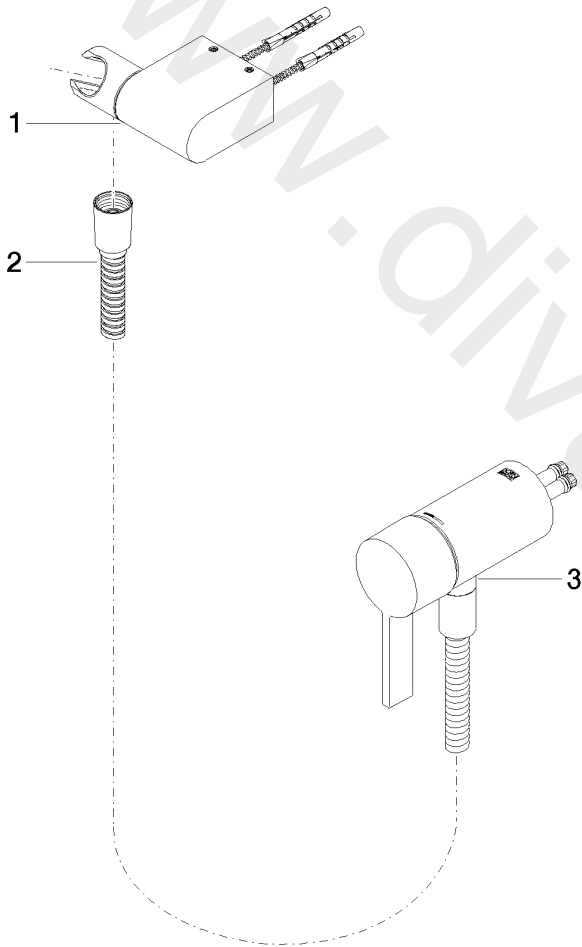

**Shower - IMO**

Concealed single-lever mixer with integrated shower connection with hand shower set without

Article number: 36 002 970-08

**Spare parts list**

Position	Quantity used	Item Number	Spare part	Delivery time
1	1	28 060 970-08	Wall bracket swivel	20
2	1	28 322 970-08	Metal shower hose 1/2" x 3/8" x 1750 mm	2
3	1	36 050 970-08	Concealed single-lever mixer with integrated shower connection	20

Shower - IMO

Concealed single-lever mixer with integrated shower connection with hand shower set without

Article number: 36 002 970-08

[www.divapor.com](http://www.divapor.com)