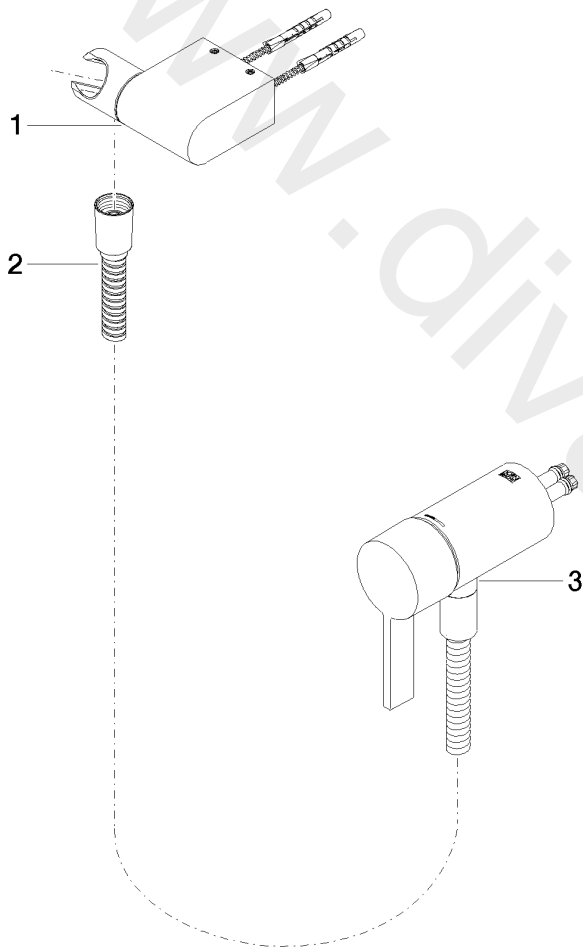

Shower - IMO

Concealed single-lever mixer with integrated shower connection with hand shower set without

Article number: 36 002 970-06

Spare parts list

Position	Quantity used	Item Number	Spare part	Delivery time
1	1	28 060 970-06	Wall bracket swivel	10
2	1	28 322 970-06	Metal shower hose 1/2" x 3/8" x 1750 mm	2
3	1	36 050 970-06	Concealed single-lever mixer with integrated shower connection	10

Shower - IMO

Concealed single-lever mixer with integrated shower connection with hand shower set without

Article number: 36 002 970-06

www.divapor.com