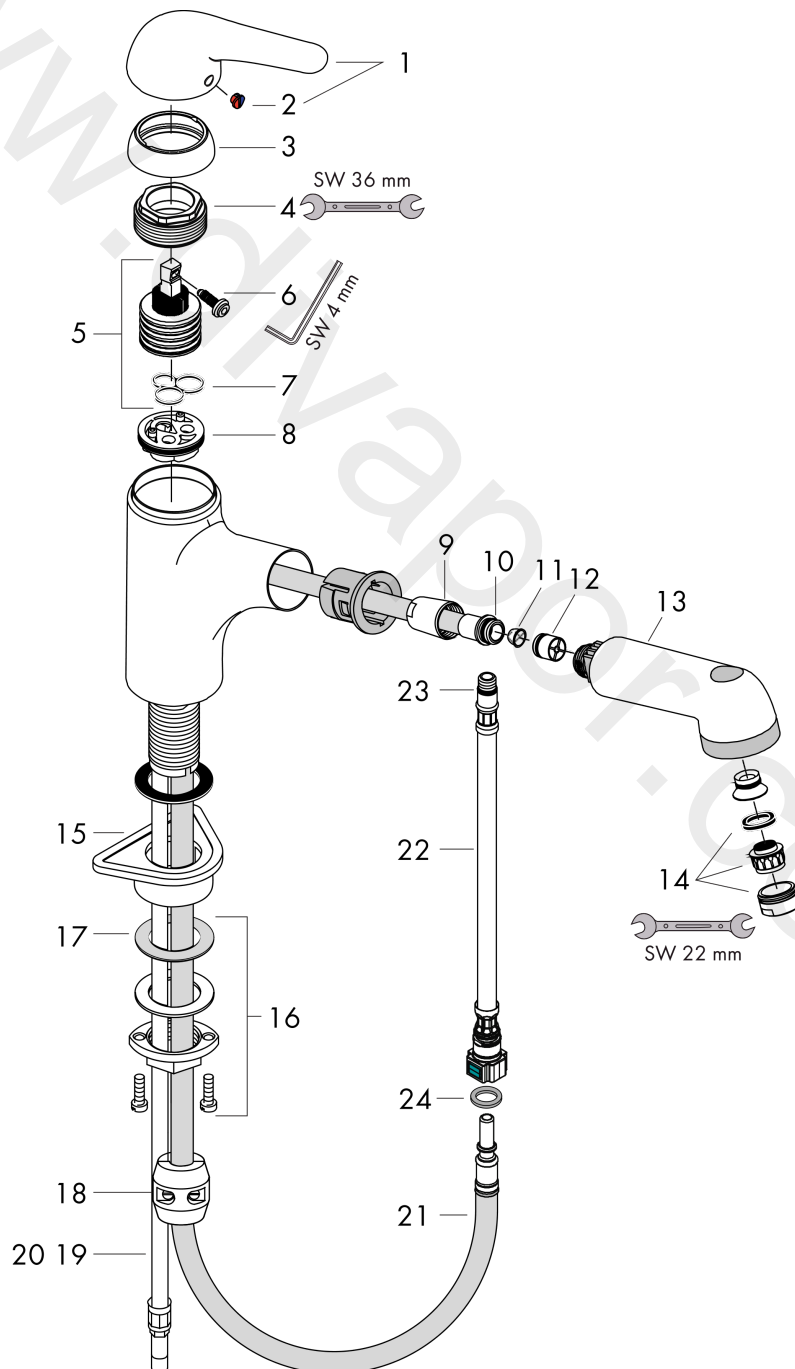

AXOR Steel
Single Lever Kitchen Mixer with pull-out spray DN15
 Surfaces: Article Number: **35807800**

Exploded Drawing

Year of production: **10/09 - 09/10**

AXOR Steel
Single Lever Kitchen Mixer with pull-out spray DN15
 Surfaces: Article Number: **35807800**

Spare part list

Year of production: **10/09 - 09/10**

Pos.		Article Number	Price	PU
1	handle	35891800	£ 173,00	1
2	screw cover	94186000	£ 3,30	1
3	flange	97650800	£ 51,00	1
4	nut	94194000	£ 25,00	1
5	locking screw for handle	95140000	£ 6,10	1
6	seal	95008000	£ 9,00	1
7	cartridge, assy	92730000	£ 35,00	1
8	adapter for cartridge	97762000	£ 13,30	1
9	nut	92757000	£ 16,10	1
10	O-ring 10x2	98170000	£ 3,30	1
11	filter	97735000	£ 3,30	1
12	set of non return valves DW 15	94074000	£ 16,10	1
13	handspray	35893800	£ 275,00	1
14	aerator M24x1 (25 l/min)	13914000	£ 19,50	1
15	support	97523000	£ 6,10	1
16	fixing set (Ø 34)	95049000	£ 16,10	1
17	lever collar	97548000	£ 3,30	1
18	weight	98551000	£ 20,50	1
19	connection hose 600 mm M10x1	95561000	£ 25,00	1
20	O-ring 7x1,5	98422000	£ 3,30	1
21	hose 1,25 m	95506000	£ 79,00	1
22	connection hose 900 mm M8x0,75 G3/8	98758000	£ 35,00	1
23	O-ring 7x1,5	98422XXX	> £ 3,30	-
24	sealing set	95581000	£ 6,10	1