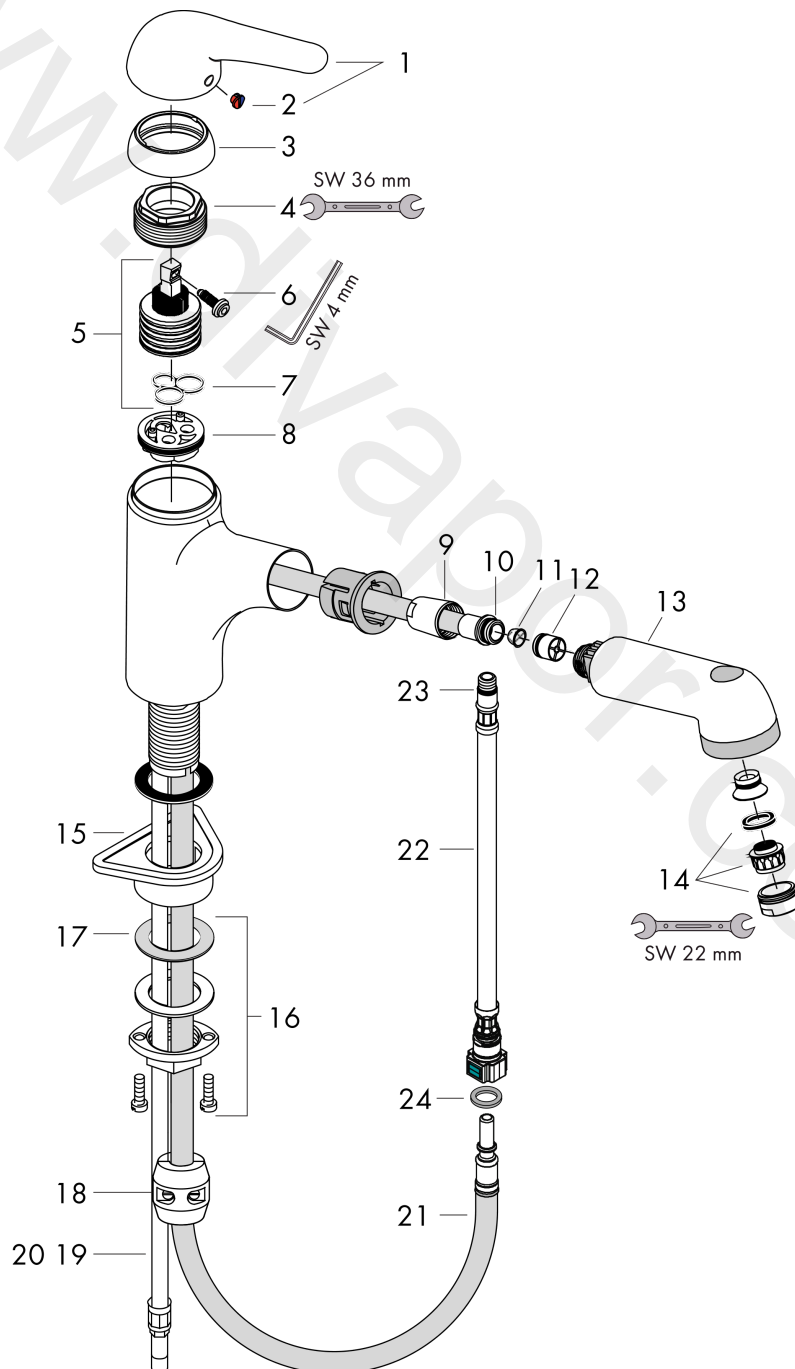

**AXOR Steel**  
**Single Lever Kitchen Mixer with pull-out spray DN15**  
 Surfaces: Article Number: **35807800**

## Exploded Drawing

Year of production: **10/10 - 08/12**

**AXOR Steel**  
**Single Lever Kitchen Mixer with pull-out spray DN15**  
 Surfaces: Article Number: **35807800**

## Spare part list

Year of production: **10/10 - 08/12**

Pos.		Article Number	Price	PU
1	handle	35891800	£ 173,00	1
2	screw cover	94186000	£ 3,30	1
3	flange	97650800	£ 51,00	1
4	nut	94194000	£ 25,00	1
5	cartridge, assy	92730000	£ 35,00	1
6	locking screw for handle	95140000	£ 6,10	1
7	seal	95008000	£ 9,00	1
8	adapter for cartridge	97762000	£ 13,30	1
9	nut	92757000	£ 16,10	1
10	O-ring 10x2	98170000	£ 3,30	1
11	filter	97735000	£ 3,30	1
12	set of non return valves DW 15	94074000	£ 16,10	1
13	handspray	35893800	£ 275,00	1
14	aerator M24x1 (25 l/min)	13914000	£ 19,50	1
15	support	97523000	£ 6,10	1
16	fixing set (Ø 34)	95049000	£ 16,10	1
17	lever collar	97548000	£ 3,30	1
18	weight	98551000	£ 20,50	1
19	connection hose 900 mm M8x0,75 G3/8	96316000	£ 43,00	1
20	O-ring 7x1,5	98422000	£ 3,30	1
21	hose 1,25 m	95506000	£ 79,00	1
22	connection hose 600 mm M10x1	95561000	£ 25,00	1
23	O-ring 8x1,75	97827000	£ 3,30	1
24	sealing set	95581000	£ 6,10	1