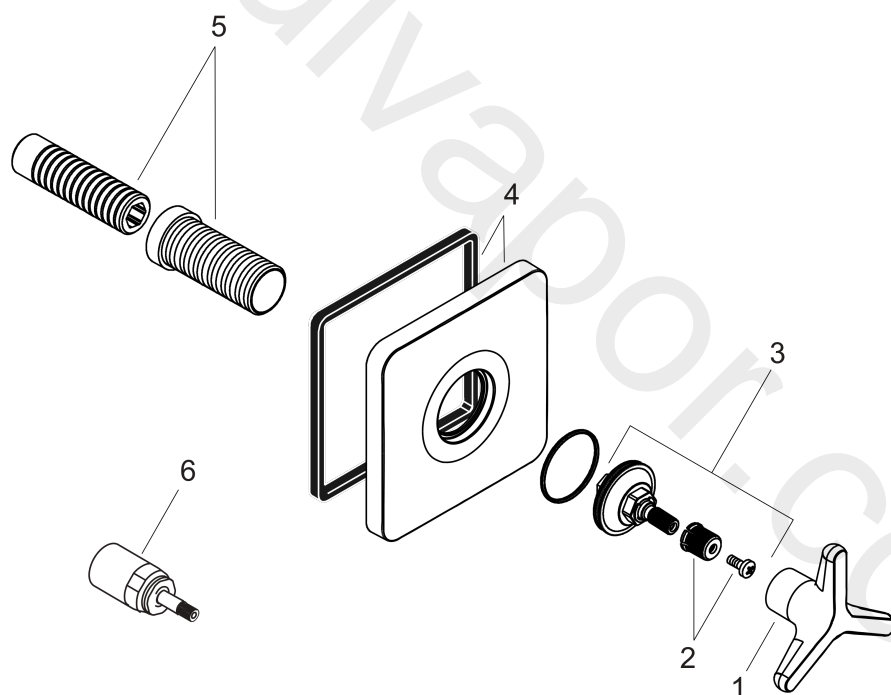

AXOR Citterio M
Shut-off valve for concealed installation with star handle
Surfaces: Article Number: **34980990**

Exploded Drawing

Year of production: **12/16 - 12/20**

AXOR Citterio M
Shut-off valve for concealed installation with star handle
 Surfaces: Article Number: **34980990**

Spare part list

Year of production: **12/16 - 12/20**

Pos.		Article Number	Price	PU
1	handle	95864990	£ 118,00	1
2	handle fixing set	98932000	£ 16,10	1
3	nut	98512000	£ 79,00	1
4	fixing set	96393000	£ 35,00	1
5	extension 25 mm	96370000	£ 84,00	1
a	concealed items 1/2"	15973180	£ 130,00	1
b	concealed items 1/2"	15974180	£ 133,00	1
c	concealed items DN20 (3/4")	15970180	£ 138,00	1