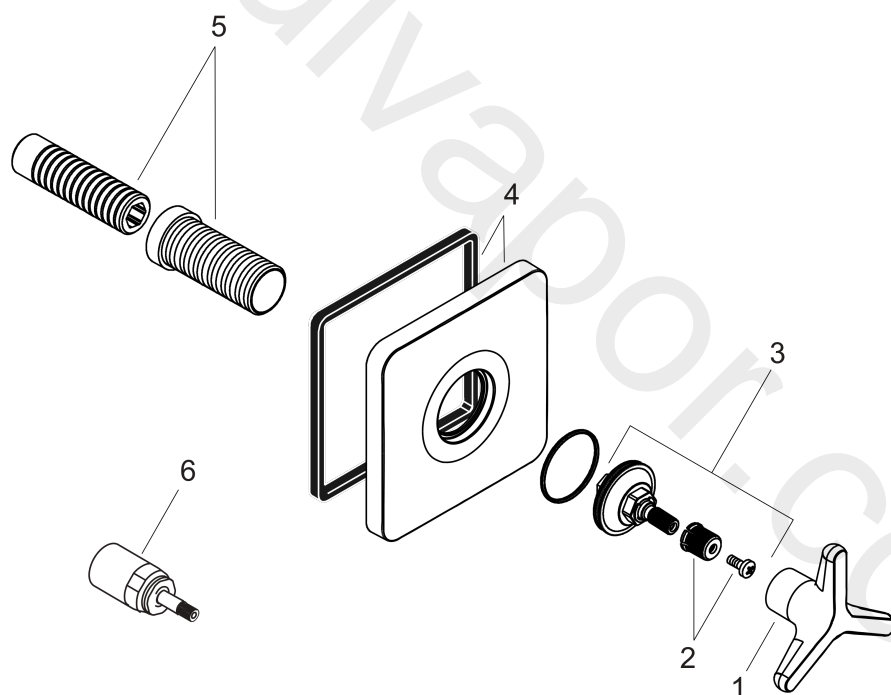

AXOR Citterio M
Shut-off valve for concealed installation with star handle
Surfaces: Article Number: **34980000**

Exploded Drawing

Year of production: **06/11 - 12/20**

AXOR Citterio M
Shut-off valve for concealed installation with star handle
 Surfaces: Article Number: **34980000**

Spare part list

Year of production: **06/11 - 12/20**

Pos.		Article Number	Price	PU
1	handle	95864000	£ 79,00	1
2	handle fixing set	98932000	£ 16,10	1
3	nut	98512000	£ 79,00	1
4	escutcheon	98511000	£ 64,00	1
5	fixing set	96393000	£ 35,00	1
6	extension 25 mm	96370000	£ 84,00	1