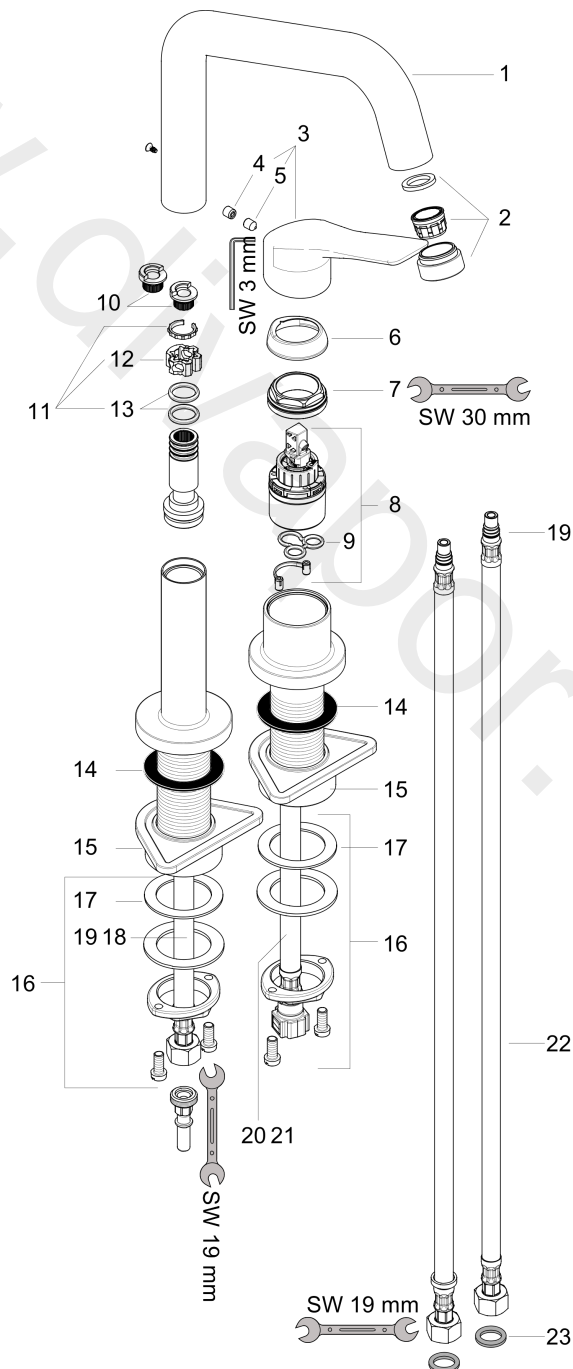

AXOR Citterio M
2-hole single lever kitchen mixer 240 with swivel spout Eco
 Finish: **Chrome** Article Number: **34823000**

product features

- ComfortZone 240
- swivel range adjustable in 3 steps 110°, 150° or 360°
- flexible position of faucet controls, 2 tap holes with \varnothing 35 mm required
- normal spray
- connection dimension: DN15
- maximum flow rate at 3 bar: 4,5 l/min
- ceramic cartridge
- connection type: G $\frac{3}{8}$ connections
- temperature limitation adjustable
- not suitable for continuous flow water heaters
- EU taxonomy: max. 6 l/min - Substantial Contribution (SC)

Article Details

Price excl. VAT

491,67 £

Technology

Product image

Scale drawing

AXOR Citterio M
2-hole single lever kitchen mixer 240 with swivel spout Eco
 Finish: **Chrome** Article Number: **34823000**

Exploded Drawing

Year of production: >10/19

AXOR Citterio M
2-hole single lever kitchen mixer 240 with swivel spout Eco
 Finish: **Chrome** Article Number: **34823000**

Spare part list

Year of production: >10/19

Pos.		Article Number	Price	PU
1	spout cpl.	98604000	£ 173,00	1
2	aerator M24x1 (5 l/min)	95380000	-	1
3	handle	95902000	£ 173,00	1
4	screw cover	96762000	£ 3,30	1
5	hollow set screw M6x8	98444000	£ 3,30	1
6	flange	96763000	£ 9,00	1
7	nut	97209000	£ 16,10	1
8	cartridge, assy	95646001	£ 96,00	1
9	seal	95008000	£ 9,00	1
10	set of locating rings (110° / 150°)	98486000	£ 16,10	1
11	sealing set	92646000	£ 20,50	1
12	axialring	97558000	£ 3,30	1
13	O-ring 14x2	98129000	£ 3,30	1
14	sealing washer	97825000	£ 3,30	1
15	support	97523000	£ 6,10	1
16	fixing set (Ø 34)	95049000	£ 16,10	1
17	lever collar	97548000	£ 3,30	1
18	connection hose 600 mm M10x1 G3/8	97398000	£ 35,00	1
19	O-ring 8x1,75	97827000	£ 3,30	1
20	connection hose 600 mm M10x1	95561000	£ 25,00	1
21	O-ring 7x1,5	98422000	£ 3,30	1
22	connection hose 900 mm M8x0,75 G3/8	98758000	£ 35,00	1
23	sealing set	95581000	£ 6,10	1
a	set of locating rings (60° / 80°)	92259000	£ 20,50	1