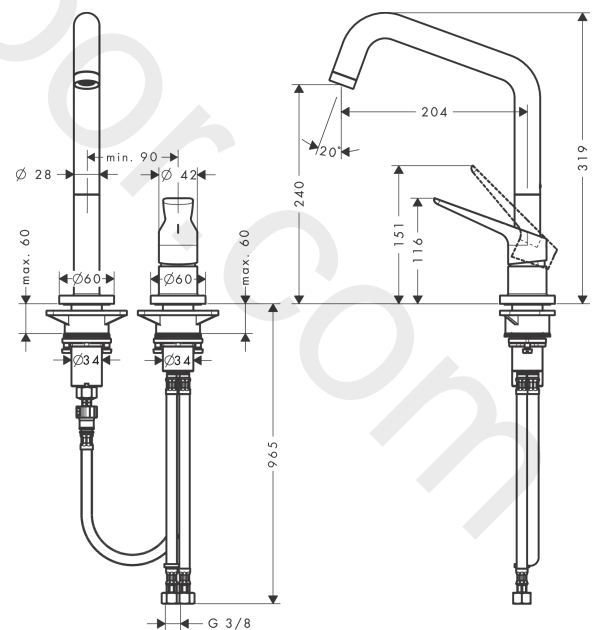

AXOR Citterio M
2-hole single lever kitchen mixer 240 with swivel spout Eco
 Finish: **Chrome** Article Number: **34823000**

product features

- ComfortZone 240
- swivel range adjustable in 3 steps 110°, 150° or 360°
- flexible position of faucet controls, 2 tap holes with \varnothing 35 mm required
- normal spray
- connection dimension: DN15
- maximum flow rate at 3 bar: 4,5 l/min
- ceramic cartridge
- connection type: G $\frac{3}{8}$ connections
- temperature limitation adjustable
- not suitable for continuous flow water heaters
- EU taxonomy: max. 6 l/min - Substantial Contribution (SC)

Article Details

Price excl. VAT

491,67 £

Technology

Product image

Scale drawing

AXOR Citterio M
2-hole single lever kitchen mixer 240 with swivel spout Eco
 Finish: **Chrome** Article Number: **34823000**

Exploded Drawing

Year of production: >10/19

AXOR Citterio M
2-hole single lever kitchen mixer 240 with swivel spout Eco
 Finish: **Chrome** Article Number: **34823000**

Spare part list

Year of production: >10/19

Pos.		Article Number	Price	PU
1	spout cpl.	98604000	£ 173,00	1
2	aerator M24x1 (5 l/min)	95380000	-	1
3	handle	95902000	£ 173,00	1
4	screw cover	96762000	£ 3,30	1
5	hollow set screw M6x8	98444000	£ 3,30	1
6	flange	96763000	£ 9,00	1
7	nut	97209000	£ 16,10	1
8	cartridge, assy	95646001	£ 96,00	1
9	seal	95008000	£ 9,00	1
10	set of locating rings (110° / 150°)	98486000	£ 16,10	1
11	sealing set	92646000	£ 20,50	1
12	axialring	97558000	£ 3,30	1
13	O-ring 14x2	98129000	£ 3,30	1
14	sealing washer	97825000	£ 3,30	1
15	support	97523000	£ 6,10	1
16	fixing set (Ø 34)	95049000	£ 16,10	1
17	lever collar	97548000	£ 3,30	1
18	connection hose 600 mm M10x1 G3/8	97398000	£ 35,00	1
19	O-ring 8x1,75	97827000	£ 3,30	1
20	connection hose 600 mm M10x1	95561000	£ 25,00	1
21	O-ring 7x1,5	98422000	£ 3,30	1
22	connection hose 900 mm M8x0,75 G3/8	98758000	£ 35,00	1
23	sealing set	95581000	£ 6,10	1
a	set of locating rings (60° / 80°)	92259000	£ 20,50	1