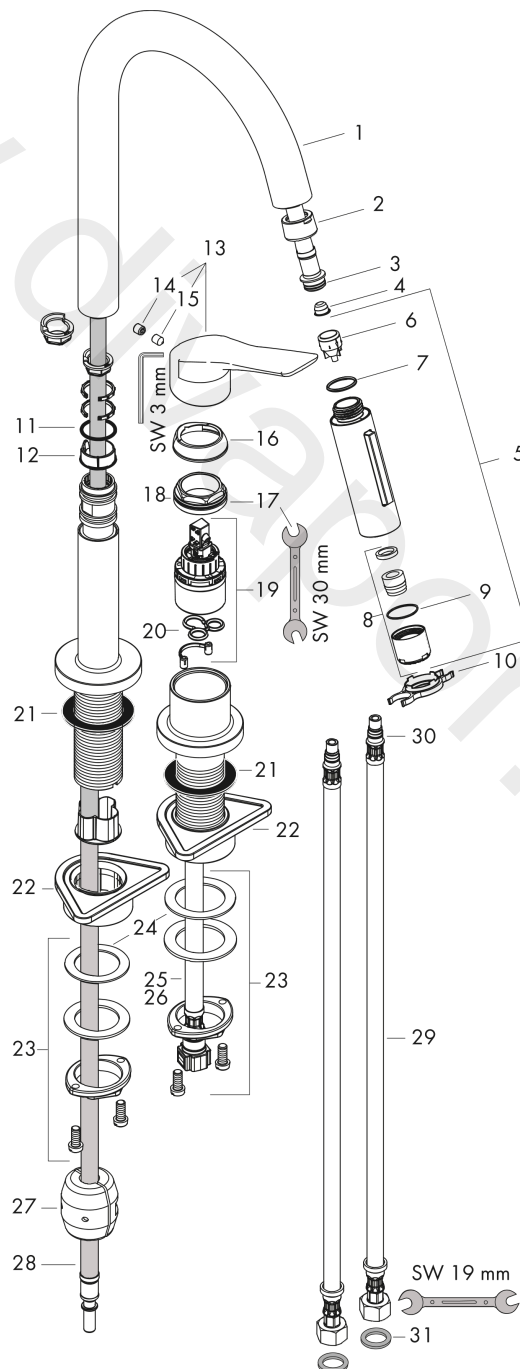

**AXOR Citterio M**  
**2-hole single lever kitchen mixer 220 with pull-out spray**  
 Surfaces: Article Number: **34822800**

## Exploded Drawing

Year of production: **08/13 - 09/17**

**AXOR Citterio M**  
**2-hole single lever kitchen mixer 220 with pull-out spray**  
 Surfaces: Article Number: **34822800**

## Spare part list

Year of production: **08/13 - 09/17**

Pos.		Article Number	Price	PU
1	spout cpl.	95562800	£ 173,00	1
2	nut	92755000	£ 20,50	1
3	O-ring 11x2	98127000	£ 3,30	1
4	filter	97735000	£ 3,30	1
5	handspray	95908800	£ 224,00	1
6	non return valve	96737000	£ 35,00	1
7	O-ring 18x1,5	98231000	£ 3,30	1
8	aerator laminar M22x1 (15 l/min)	95909000	£ 51,00	1
9	O-ring 20x1	98140000	£ 3,30	1
10	service tool	95910000	£ 9,00	1
11	set of lever collars	98365000	£ 9,00	1
12	O-ring 21x2,5	98211000	£ 3,30	1
13	handle	95902800	£ 224,00	1
14	screw cover	96762000	£ 3,30	1
15	hollow set screw M6x8	98444000	£ 3,30	1
16	flange	96763800	£ 13,50	1
17	nut	97209000	£ 16,10	1
18	O-ring 33x2	98154000	£ 3,30	1
19	cartridge, assy	92730000	£ 35,00	1
20	seal	95008000	£ 9,00	1
21	sealing washer	97825000	£ 3,30	1
22	support	97523000	£ 6,10	1
23	fixing set (Ø 34)	95049000	£ 16,10	1
24	lever collar	97548000	£ 3,30	1
25	connection hose 600 mm M10x1	95561000	£ 25,00	1
26	O-ring 8x1,75	97827000	£ 3,30	1
27	weight	98551000	£ 20,50	1
28	hose 1,50 m	95507000	£ 79,00	1
29	connection hose 900 mm M8x0,75 G3/8	96316000	£ 43,00	1
30	O-ring 7x1,5	98422000	£ 3,30	1
31	sealing set	95581000	£ 6,10	1