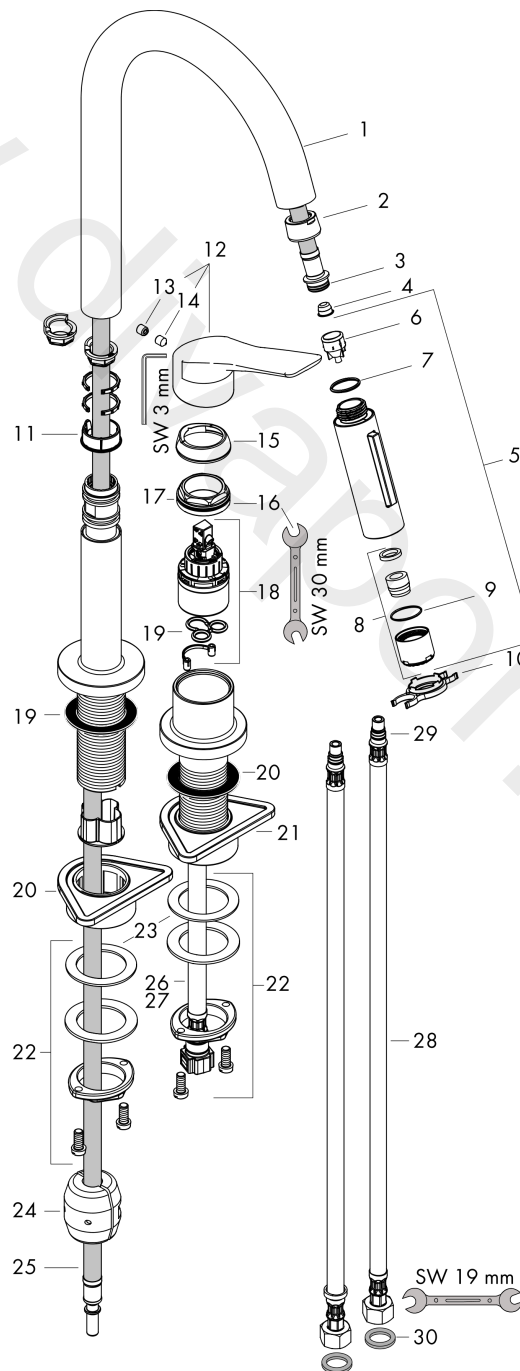

**AXOR Citterio M**  
**2-hole single lever kitchen mixer 220 with pull-out spray**  
 Surfaces: Article Number: **34822800**

## Exploded Drawing

Year of production: **11/11 - 07/13**

**AXOR Citterio M**  
**2-hole single lever kitchen mixer 220 with pull-out spray**  
 Surfaces: Article Number: **34822800**

## Spare part list

Year of production: **11/11 - 07/13**

Pos.		Article Number	Price	PU
1	spout cpl.	95562800	£ 173,00	1
2	nut	92755000	£ 20,50	1
3	O-ring 11x2	98127000	£ 3,30	1
4	filter	97735000	£ 3,30	1
5	handspray	95908800	£ 224,00	1
6	non return valve	96737000	£ 35,00	1
7	O-ring 18x1,5	98231000	£ 3,30	1
8	aerator laminar M22x1 (15 l/min)	95909000	£ 51,00	1
9	O-ring 20x1	98140000	£ 3,30	1
10	service tool	95910000	£ 9,00	1
11	set of lever collars	98365000	£ 9,00	1
12	handle	95902800	£ 224,00	1
13	screw cover	96762000	£ 3,30	1
14	hollow set screw M6x8	98444000	£ 3,30	1
15	flange	96763800	£ 13,50	1
16	nut	97209000	£ 16,10	1
17	O-ring 33x2	98154000	£ 3,30	1
18	cartridge, assy	92730000	£ 35,00	1
19	seal	95008000	£ 9,00	1
20	sealing washer	97825000	£ 3,30	1
21	support	97523000	£ 6,10	1
22	fixing set (Ø 34)	95049000	£ 16,10	1
23	lever collar	97548000	£ 3,30	1
24	weight	98551000	£ 20,50	1
25	hose 1,50 m	95507000	£ 79,00	1
26	connection hose 600 mm M10x1	95561000	£ 25,00	1
27	O-ring 8x1,75	97827000	£ 3,30	1
28	connection hose 900 mm M8x0,75 G3/8	96316000	£ 43,00	1
29	O-ring 7x1,5	98422000	£ 3,30	1
30	sealing set	95581000	£ 6,10	1