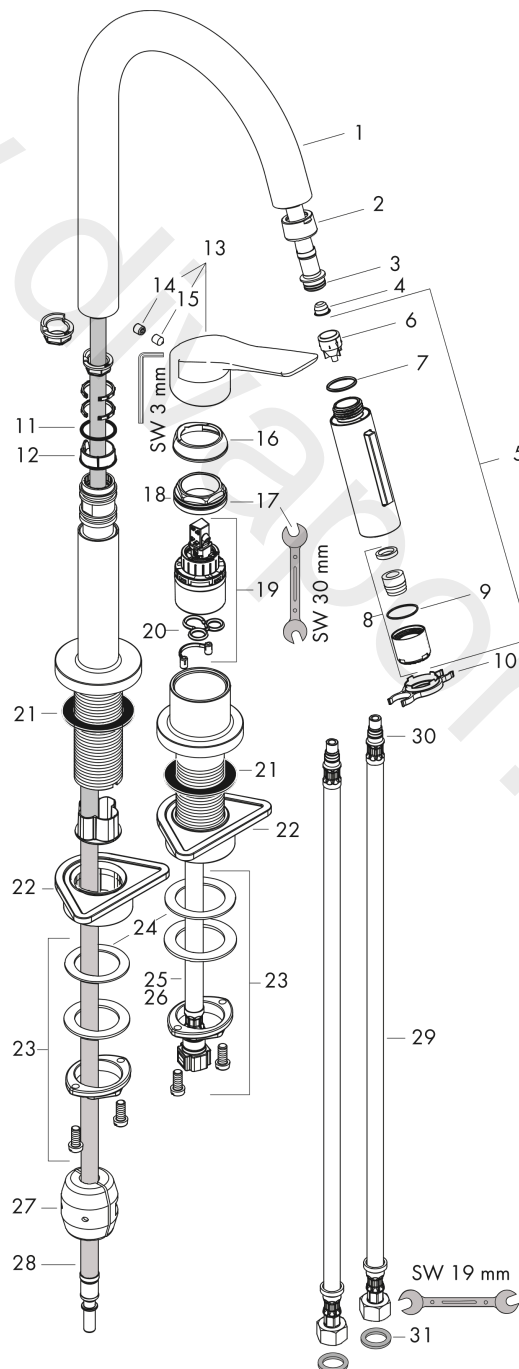

**AXOR Citterio M**  
**2-hole single lever kitchen mixer 220 with pull-out spray**  
 Surfaces: Article Number: **34822000**

## Exploded Drawing

Year of production: **08/13 - 09/17**

**AXOR Citterio M**  
**2-hole single lever kitchen mixer 220 with pull-out spray**  
 Surfaces: Article Number: **34822000**

## Spare part list

Year of production: **08/13 - 09/17**

Pos.		Article Number	Price	PU
1	spout cpl.	95562000	£ 137,00	1
2	nut	92755000	£ 20,50	1
3	O-ring 11x2	98127000	£ 3,30	1
4	filter	97735000	£ 3,30	1
5	handspray	95908000	£ 173,00	1
6	non return valve	96737000	£ 35,00	1
7	O-ring 18x1,5	98231000	£ 3,30	1
8	aerator laminar M22x1 (15 l/min)	95909000	£ 51,00	1
9	O-ring 20x1	98140000	£ 3,30	1
10	service tool	95910000	£ 9,00	1
11	set of lever collars	98365000	£ 9,00	1
12	O-ring 21x2,5	98211000	£ 3,30	1
13	handle	95902000	£ 173,00	1
14	screw cover	96762000	£ 3,30	1
15	hollow set screw M6x8	98444000	£ 3,30	1
16	flange	96763000	£ 9,00	1
17	nut	97209000	£ 16,10	1
18	O-ring 33x2	98154000	£ 3,30	1
19	cartridge, assy	92730000	£ 35,00	1
20	seal	95008000	£ 9,00	1
21	sealing washer	97825000	£ 3,30	1
22	support	97523000	£ 6,10	1
23	fixing set (Ø 34)	95049000	£ 16,10	1
24	lever collar	97548000	£ 3,30	1
25	connection hose 600 mm M10x1	95561000	£ 25,00	1
26	O-ring 8x1,75	97827000	£ 3,30	1
27	weight	98551000	£ 20,50	1
28	hose 1,50 m	95507000	£ 79,00	1
29	connection hose 900 mm M8x0,75 G3/8	96316000	£ 43,00	1
30	O-ring 7x1,5	98422000	£ 3,30	1
31	sealing set	95581000	£ 6,10	1