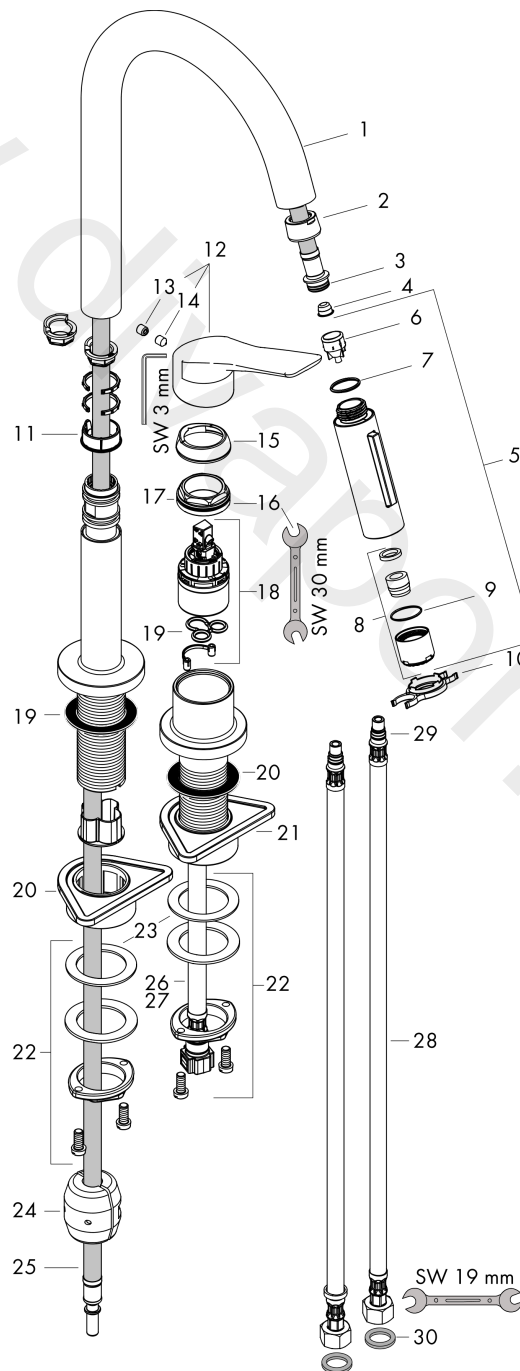

**AXOR Citterio M**  
**2-hole single lever kitchen mixer 220 with pull-out spray**  
 Surfaces: Article Number: **34822000**

## Exploded Drawing

Year of production: **12/11 - 07/13**

**AXOR Citterio M**  
**2-hole single lever kitchen mixer 220 with pull-out spray**  
 Surfaces: Article Number: **34822000**

## Spare part list

Year of production: **12/11 - 07/13**

Pos.		Article Number	Price	PU
1	spout cpl.	95562000	£ 137,00	1
2	nut	92755000	£ 20,50	1
3	O-ring 11x2	98127000	£ 3,30	1
4	filter	97735000	£ 3,30	1
5	handspray	95908000	£ 173,00	1
6	non return valve	96737000	£ 35,00	1
7	O-ring 18x1,5	98231000	£ 3,30	1
8	aerator laminar M22x1 (15 l/min)	95909000	£ 51,00	1
9	O-ring 20x1	98140000	£ 3,30	1
10	service tool	95910000	£ 9,00	1
11	set of lever collars	98365000	£ 9,00	1
12	handle	95902000	£ 173,00	1
13	screw cover	96762000	£ 3,30	1
14	hollow set screw M6x8	98444000	£ 3,30	1
15	flange	96763000	£ 9,00	1
16	nut	97209000	£ 16,10	1
17	O-ring 33x2	98154000	£ 3,30	1
18	cartridge, assy	92730000	£ 35,00	1
19	seal	95008000	£ 9,00	1
20	sealing washer	97825000	£ 3,30	1
21	support	97523000	£ 6,10	1
22	fixing set (Ø 34)	95049000	£ 16,10	1
23	lever collar	97548000	£ 3,30	1
24	weight	98551000	£ 20,50	1
25	hose 1,50 m	95507000	£ 79,00	1
26	connection hose 600 mm M10x1	95561000	£ 25,00	1
27	O-ring 8x1,75	97827000	£ 3,30	1
28	connection hose 900 mm M8x0,75 G3/8	96316000	£ 43,00	1
29	O-ring 7x1,5	98422000	£ 3,30	1