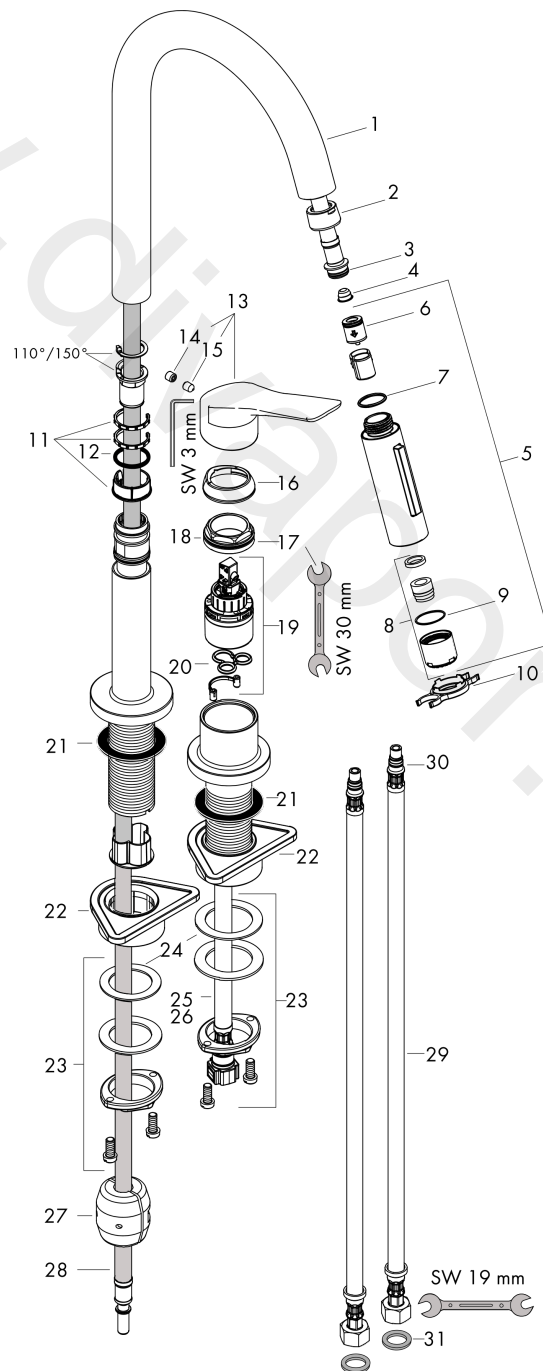

Article Details

Price excl. VAT

583,33 £

Technology

Product image

Scale drawing

AXOR Citterio M
2-hole single lever kitchen mixer 220 with pull-out spray
Finish: **Chrome** Article Number: **34822000**

Flowchart

AXOR Citterio M
2-hole single lever kitchen mixer 220 with pull-out spray
 Finish: **Chrome** Article Number: **34822000**

Exploded Drawing

Year of production: >10/17

AXOR Citterio M
2-hole single lever kitchen mixer 220 with pull-out spray
 Finish: **Chrome** Article Number: **34822000**

Spare part list

Year of production: >10/17

Pos.		Article Number	Price	PU
1	spout cpl.	95562000	£ 137,00	1
2	nut	92755000	£ 20,50	1
3	O-ring 11x2	98127000	£ 3,30	1
4	filter	97735000	£ 3,30	1
5	handspray	95908000	£ 173,00	1
6	non return valve	96737000	£ 35,00	1
7	O-ring 18x1,5	98231000	£ 3,30	1
8	aerator laminar M22x1 (15 l/min)	95909000	£ 51,00	1
9	O-ring 20x1	98140000	£ 3,30	1
10	service tool	95910000	£ 9,00	1
11	set of lever collars	98365000	£ 9,00	1
12	O-ring 21x2,5	98211000	£ 3,30	1
13	handle	95902000	£ 173,00	1
14	screw cover	96762000	£ 3,30	1
15	hollow set screw M6x8	98444000	£ 3,30	1
16	flange	96763000	£ 9,00	1
17	nut	97209000	£ 16,10	1
18	O-ring 33x2	98154000	£ 3,30	1
19	cartridge, assy	92730000	£ 35,00	1
20	seal	95008000	£ 9,00	1
21	sealing washer	97825000	£ 3,30	1
22	support	97523000	£ 6,10	1
23	fixing set (Ø 34)	95049000	£ 16,10	1
24	lever collar	97548000	£ 3,30	1
25	connection hose 600 mm M10x1	95561000	£ 25,00	1
26	O-ring 8x1,75	97827000	£ 3,30	1
27	weight	98551000	£ 20,50	1
28	hose 1,50 m	95507000	£ 79,00	1
29	connection hose 900 mm M8x0,75 G3/8	96316000	£ 43,00	1
30	O-ring 7x1,5	98422000	£ 3,30	1
31	sealing set	95581000	£ 6,10	1
a	Grease	90920000	£ 16,10	1