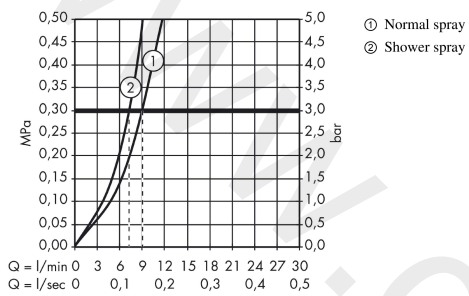

AXOR Citterio M
2-hole single lever kitchen mixer 220 with pull-out spray
 Finish: **Chrome** Article Number: **34822000**

product features

- ComfortZone 220
- swivel range adjustable in 2 steps to 110° or 150°
- shower spray, laminar spray
- lockable shower spray, spray returns through pressing spray diverter
- MagFit magnetic shower support
- quick connect hose
- connection dimension: DN15
- maximum flow rate at 3 bar: 9 l/min
- ceramic cartridge
- connection type: G 3/8 connections
- temperature limitation adjustable
- integrated non-return valve
- suitable for continuous flow water heaters
- extension length up to 50 cm

Article Details

Price excl. VAT

583,33 £

Technology

Product image

Scale drawing

AXOR Citterio M
2-hole single lever kitchen mixer 220 with pull-out spray
Finish: **Chrome** Article Number: **34822000**

Flowchart