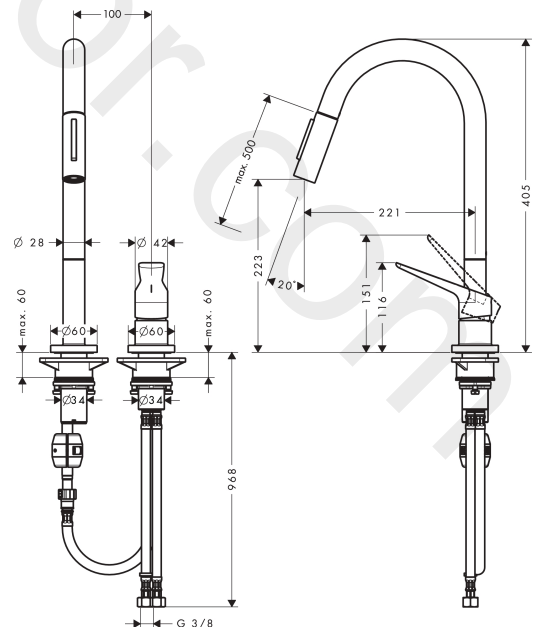

Scale drawing