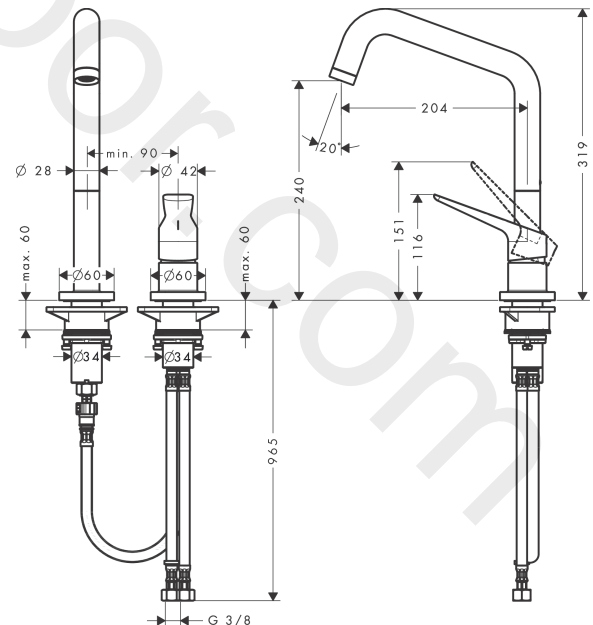

Scale drawing