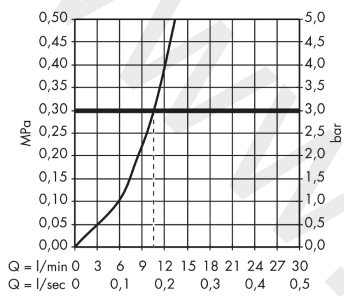

AXOR Citterio M
2-hole single lever kitchen mixer 240 with swivel spout
 Finish: **Chrome** Article Number: **34820000**

product features

- ComfortZone 240
- swivel range adjustable in 3 steps 110°, 150° or 360°
- normal spray
- quick connect hose
- connection dimension: DN15
- maximum flow rate at 3 bar: 11 l/min
- ceramic cartridge
- connection type: G 3/8 connections
- temperature limitation adjustable
- integrated non-return valve
- suitable for continuous flow water heaters
- WRAS 2207057 - Approval letter
- WRAS 2207057

Article Details

Price excl. VAT

491,67 £

Technology

Product image

Scale drawing

AXOR Citterio M
2-hole single lever kitchen mixer 240 with swivel spout
Finish: **Chrome** Article Number: **34820000**

Flowchart