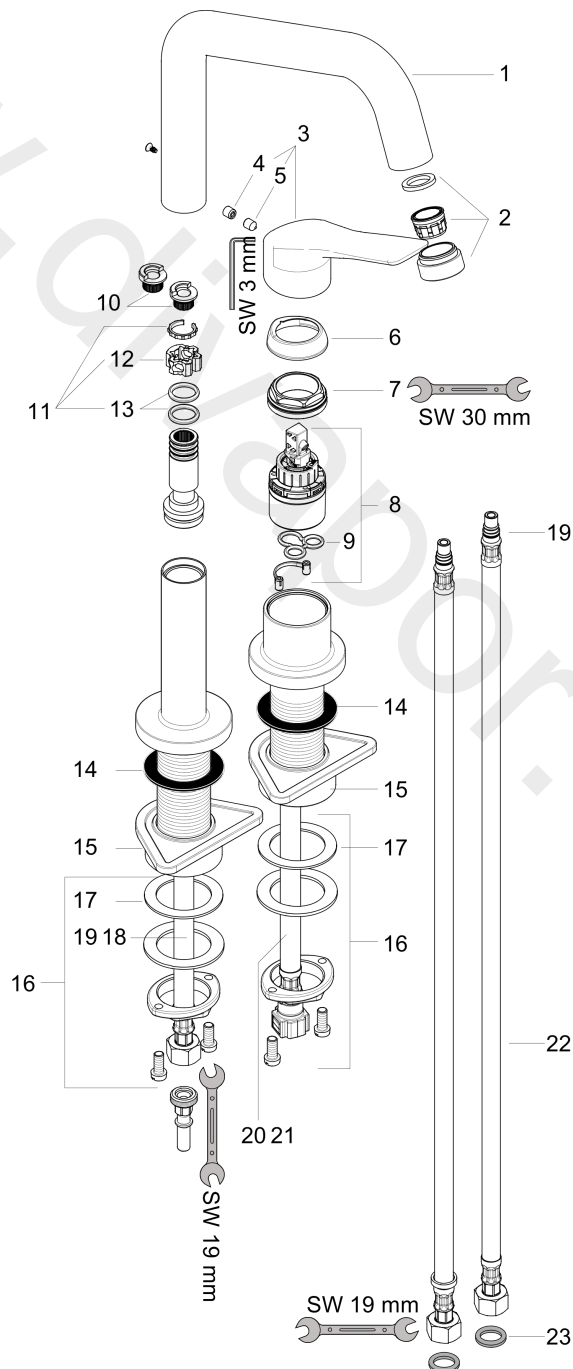

Article Details

Price excl. VAT

491,67 £

Technology

Product image

Scale drawing

AXOR Citterio M
2-hole single lever kitchen mixer 240 with swivel spout
Finish: **Chrome** Article Number: **34820000**

Flowchart

AXOR Citterio M
2-hole single lever kitchen mixer 240 with swivel spout
 Finish: **Chrome** Article Number: **34820000**

Exploded Drawing

Year of production: >11/11

AXOR Citterio M
2-hole single lever kitchen mixer 240 with swivel spout
 Finish: **Chrome** Article Number: **34820000**

Spare part list

Year of production: >11/11

Pos.		Article Number	Price	PU
1	spout cpl.	98604000	£ 173,00	1
2	aerator M24x1 (15 l/min)	97691000	£ 51,00	1
3	handle	95902000	£ 173,00	1
4	screw cover	96762000	£ 3,30	1
5	hollow set screw M6x8	98444000	£ 3,30	1
6	flange	96763000	£ 9,00	1
7	nut	97209000	£ 16,10	1
8	cartridge, assy	92730000	£ 35,00	1
9	seal	95008000	£ 9,00	1
10	set of locating rings (110° / 150°)	98486000	£ 16,10	1
11	sealing set	92646000	£ 20,50	1
12	axialring	97558000	£ 3,30	1
13	O-Ring 14x2,5	98189000	£ 3,30	1
14	sealing washer	97825000	£ 3,30	1
15	support	97523000	£ 6,10	1
16	fixing set (Ø 34)	95049000	£ 16,10	1
17	lever collar	97548000	£ 3,30	1
18	connection hose 600 mm M10x1 G3/8	97398000	£ 35,00	1
19	O-ring 8x1,75	97827000	£ 3,30	1
20	connection hose 600 mm M10x1	95561000	£ 25,00	1
21	O-ring 7x1,5	98422000	£ 3,30	1
22	connection hose 900 mm M8x0,75 G3/8	98758000	£ 35,00	1
23	sealing set	95581000	£ 6,10	1
a	set of locating rings (60° / 80°)	92259000	£ 20,50	1