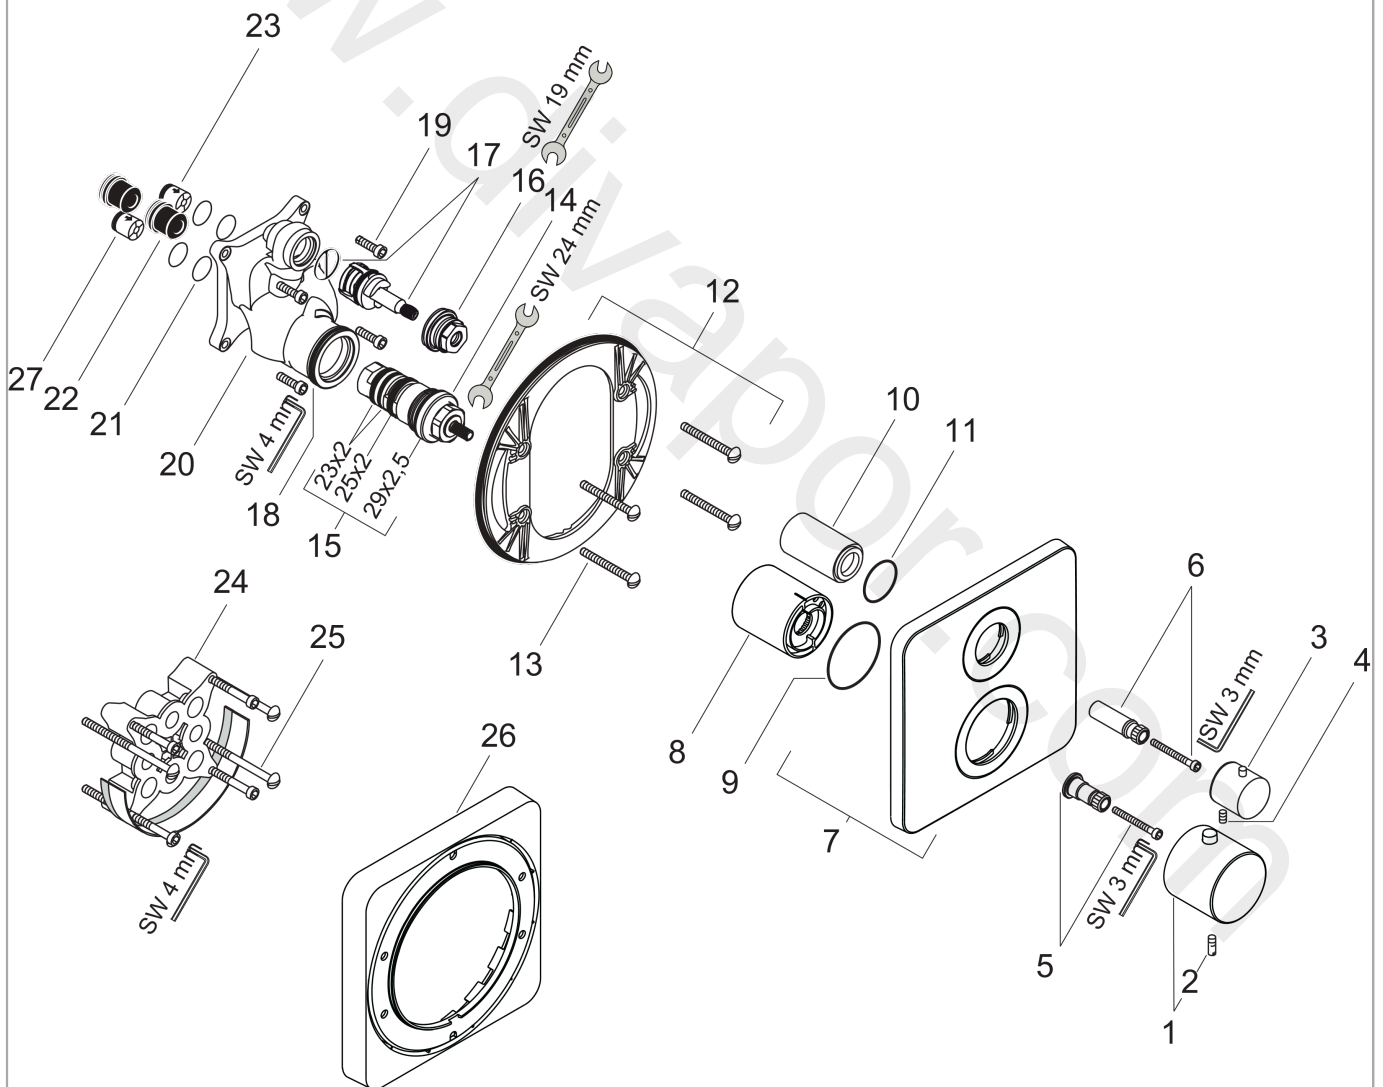

AXOR Citterio M
Thermostat for concealed installation with shut-off/ diverter valve
 Surfaces: Article Number: **34725000**

Exploded Drawing

Year of production: **07/08 - 05/11**

AXOR Citterio M

Thermostat for concealed installation with shut-off/ diverter valve

Surfaces: Article Number: **34725000**

Spare part list

Year of production: **07/08 - 05/11**

Pos.		Article Number	Price	PU
1	handle for thermostat	38391000	£ 64,00	1
2	hollow set screw M5x16	97666000	£ 3,30	1
3	handle	96520000	£ 64,00	1
4	hollow set screw M4x8	97669000	£ 3,30	1
5	adapter for handle	96435000	£ 20,50	1
6	adapter for handle	96451000	£ 16,10	1
7	escutcheon	95157000	£ 79,00	1
8	sleeve	96439000	£ 43,00	1
9	O-ring 48x5	98174000	£ 3,30	1
10	sleeve	96446000	£ 35,00	1
11	O-ring 30x5	98153000	£ 3,30	1
12	sub plate	96447000	£ 51,00	1
13	set of fixing screws	96454000	£ 9,00	1
14	thermostat cartridge	94282000	£ 137,00	1
15	sealing set	95037000	£ 51,00	1
16	nut	92853000	£ 9,00	1
17	shut off unit with selector	96509000	£ 96,00	1
18	O-ring 39x2	98158000	£ 3,30	1
19	set of screws	96525000	£ 9,00	1
20	installation unit cpl.	92591000	£ 370,00	1
21	O-ring 16x2	98133000	£ 3,30	1
22	noise reduction	94073000	£ 25,00	1
23	set of non return valves DW 15	94074000	£ 16,10	1
24	extension 25 mm	13595000	£ 75,00	1
25	set of fixing screws	97747000	£ 3,30	1
26	extension 22 mm	98860000	£ 84,00	1
27	non return valve (pressure-resistant up to 2 MPa)	92594000	£ 16,10	1
a	concealed item	01800180	£ 163,00	1
b	non return valve with filter	92499000	£ 16,10	1
c	fixation set	96615000	£ 59,00	1