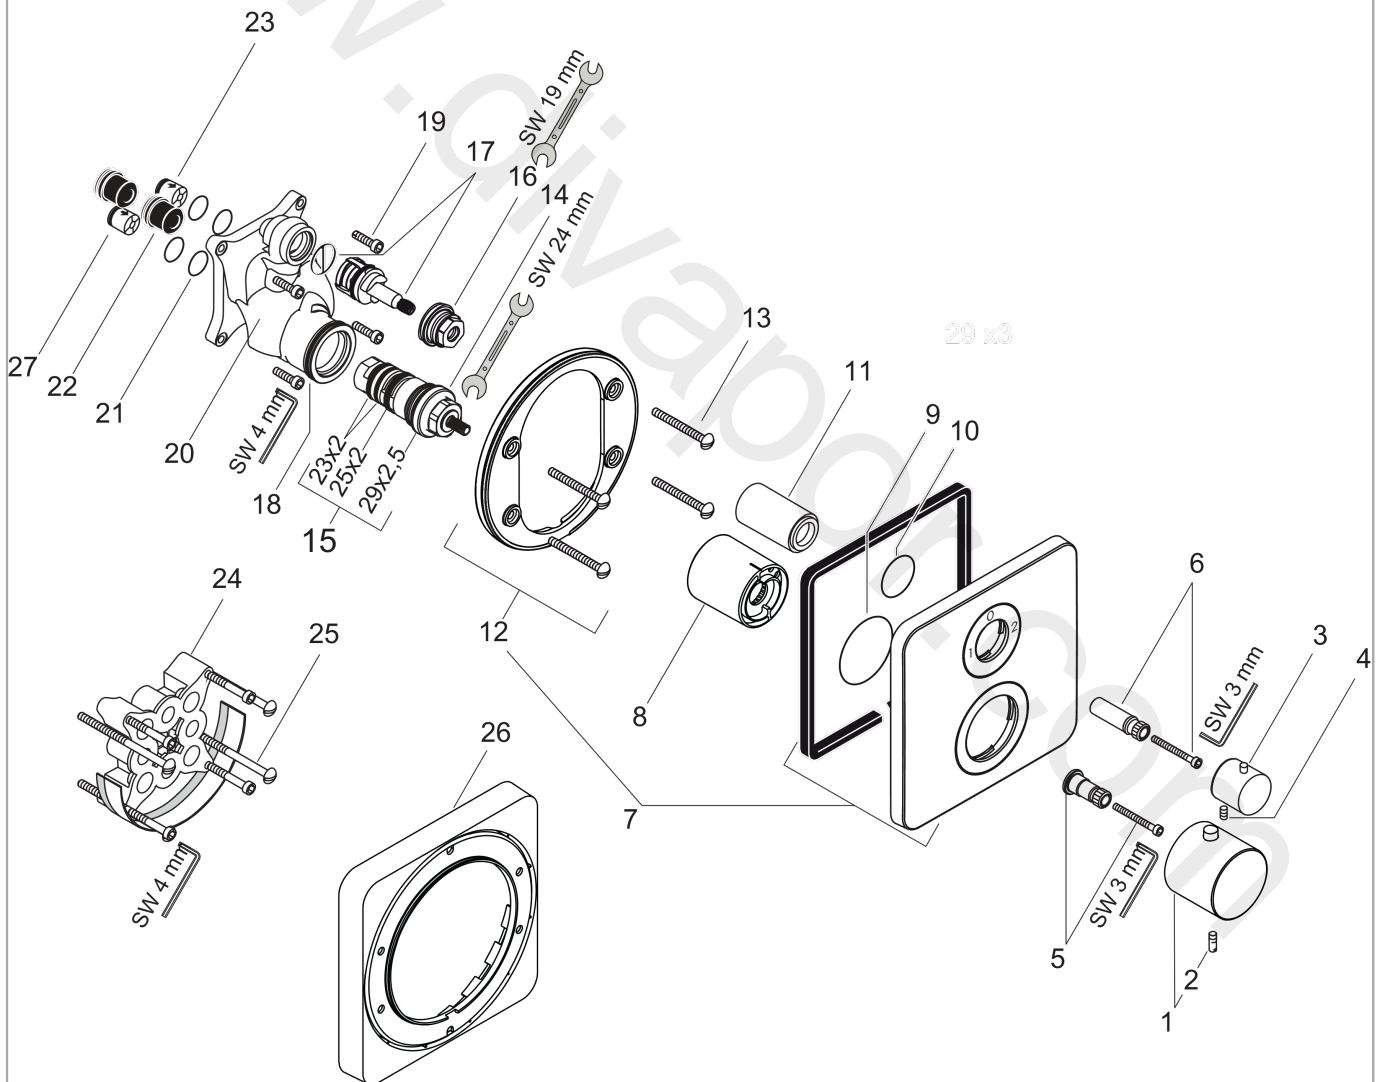

AXOR Citterio M
Thermostat for concealed installation with shut-off/ diverter valve
 Surfaces: Article Number: **34725000**

Exploded Drawing

Year of production: **06/11 - 08/12**

AXOR Citterio M

Thermostat for concealed installation with shut-off/ diverter valve

Surfaces: Article Number: **34725000**

Spare part list

Year of production: **06/11 - 08/12**

Pos.		Article Number	Price	PU
1	handle for thermostat	38391000	£ 64,00	1
2	hollow set screw M5x16	97666000	£ 3,30	1
3	handle	96520000	£ 64,00	1
4	hollow set screw M4x8	97669000	£ 3,30	1
5	adapter for handle	96435000	£ 20,50	1
6	adapter for handle	96451000	£ 16,10	1
7	escutcheon	95157000	£ 79,00	1
8	sleeve	96439000	£ 43,00	1
9	O-Ring 48x3	95508000	£ 3,30	1
10	O-ring 29x3	98371000	£ 6,10	1
11	sleeve	96446000	£ 35,00	1
12	holder for escutcheon	98793000	£ 43,00	1
13	set of fixing screws	96454000	£ 9,00	1
14	thermostat cartridge	94282000	£ 137,00	1
15	sealing set	95037000	£ 51,00	1
16	nut	92853000	£ 9,00	1
17	shut off unit with selector	96509000	£ 96,00	1
18	O-ring 39x2	98158000	£ 3,30	1
19	set of screws	96525000	£ 9,00	1
20	installation unit cpl.	92591000	£ 370,00	1
21	O-ring 16x2	98133000	£ 3,30	1
22	noise reduction	94073000	£ 25,00	1
23	set of non return valves DW 15	94074000	£ 16,10	1
24	extension 25 mm	13595000	£ 75,00	1
25	set of fixing screws	97747000	£ 3,30	1
26	extension 22 mm	98860000	£ 84,00	1
27	non return valve (pressure-resistant up to 2 MPa)	92594000	£ 16,10	1
a	concealed item	01800180	£ 163,00	1
b	non return valve with filter	92499000	£ 16,10	1
c	fixation set	96615000	£ 59,00	1