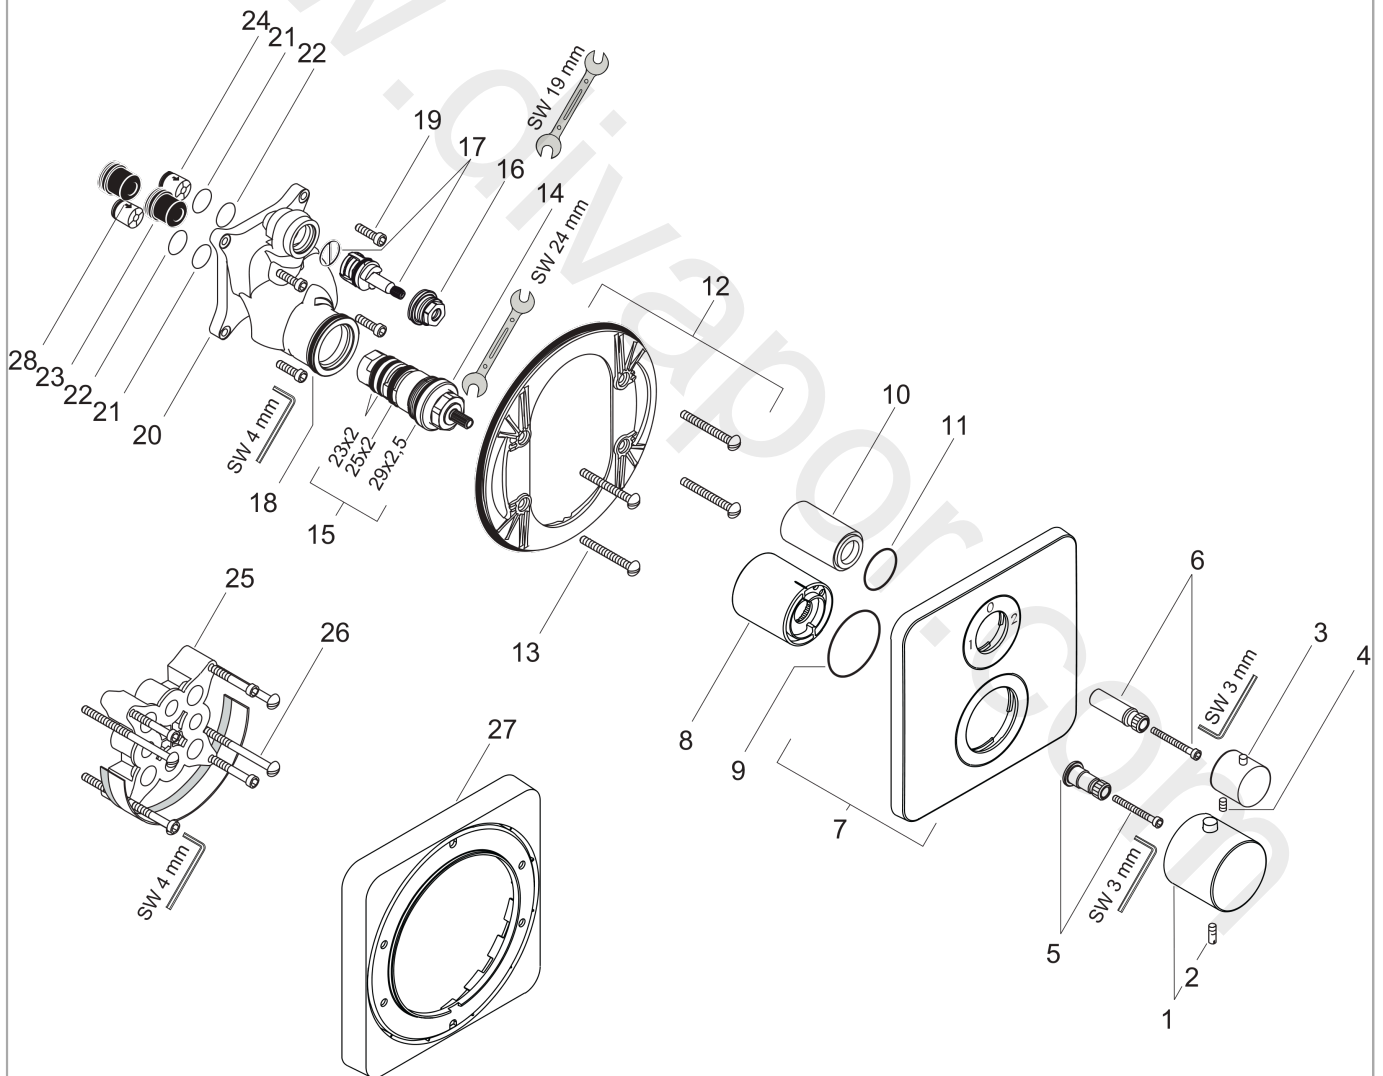

AXOR Citterio M
Thermostat for concealed installation with shut-off/ diverter valve
 Surfaces: Article Number: **34725000**

Exploded Drawing

Year of production: **01/08 - 06/08**

AXOR Citterio M

Thermostat for concealed installation with shut-off/ diverter valve

Surfaces: Article Number: **34725000**

Spare part list

Year of production: **01/08 - 06/08**

Pos.		Article Number	Price	PU
1	handle for thermostat	38391000	£ 64,00	1
2	hollow set screw M5x16	97666000	£ 3,30	1
3	handle	96520000	£ 64,00	1
4	hollow set screw M4x8	97669000	£ 3,30	1
5	adapter for handle	96435000	£ 20,50	1
6	adapter for handle	96451000	£ 16,10	1
7	escutcheon	95157000	£ 79,00	1
8	sleeve	96439000	£ 43,00	1
9	O-ring 48x5	98174000	£ 3,30	1
10	sleeve	96446000	£ 35,00	1
11	O-ring 30x5	98153000	£ 3,30	1
12	sub plate	96447000	£ 51,00	1
13	set of fixing screws	96454000	£ 9,00	1
14	thermostat cartridge	94282000	£ 137,00	1
15	sealing set	95037000	£ 51,00	1
16	nut	92853000	£ 9,00	1
17	shut off unit with selector	96509000	£ 96,00	1
18	O-ring 39x2	98158000	£ 3,30	1
19	set of screws	96525000	£ 9,00	1
20	installation unit cpl.	92591000	£ 370,00	1
21	O-ring 13x2	98128000	£ 3,30	1
22	O-ring 16x2	98133000	£ 3,30	1
23	noise reduction	94073000	£ 25,00	1
24	set of non return valves DW 15	94074000	£ 16,10	1
25	extension 25 mm	13595000	£ 75,00	1
26	set of fixing screws	97747000	£ 3,30	1
27	extension 22 mm	98860000	£ 84,00	1
28	non return valve (pressure-resistant up to 2 MPa)	92594000	£ 16,10	1
a	concealed item	01800180	£ 163,00	1
b	non return valve with filter	92499000	£ 16,10	1
c	fixation set	96615000	£ 59,00	1